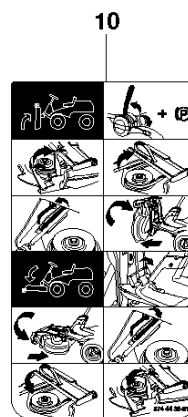

S R322T AWD
DECALS

DECALS

R322T AWD, 966785801, 967032101, 967153001, 2012-03

Ref	Part no.	Description	Remark	Qty	Kit
1	504 79 88-01	LABEL		1	
2	577 06 20-01	DECAL		2	
3	578 36 45-12	DECAL		2	
4	506 88 07-02	DECAL		1	
5	578 39 25-04	DECAL		1	
6	544 21 14-01	LABEL		2	
7	579 09 15-01	DECAL		2	
8	506 98 39-01	DECAL		1	
9	574 51 00-01	DECAL		2	
10	574 44 32-01	LABEL		1