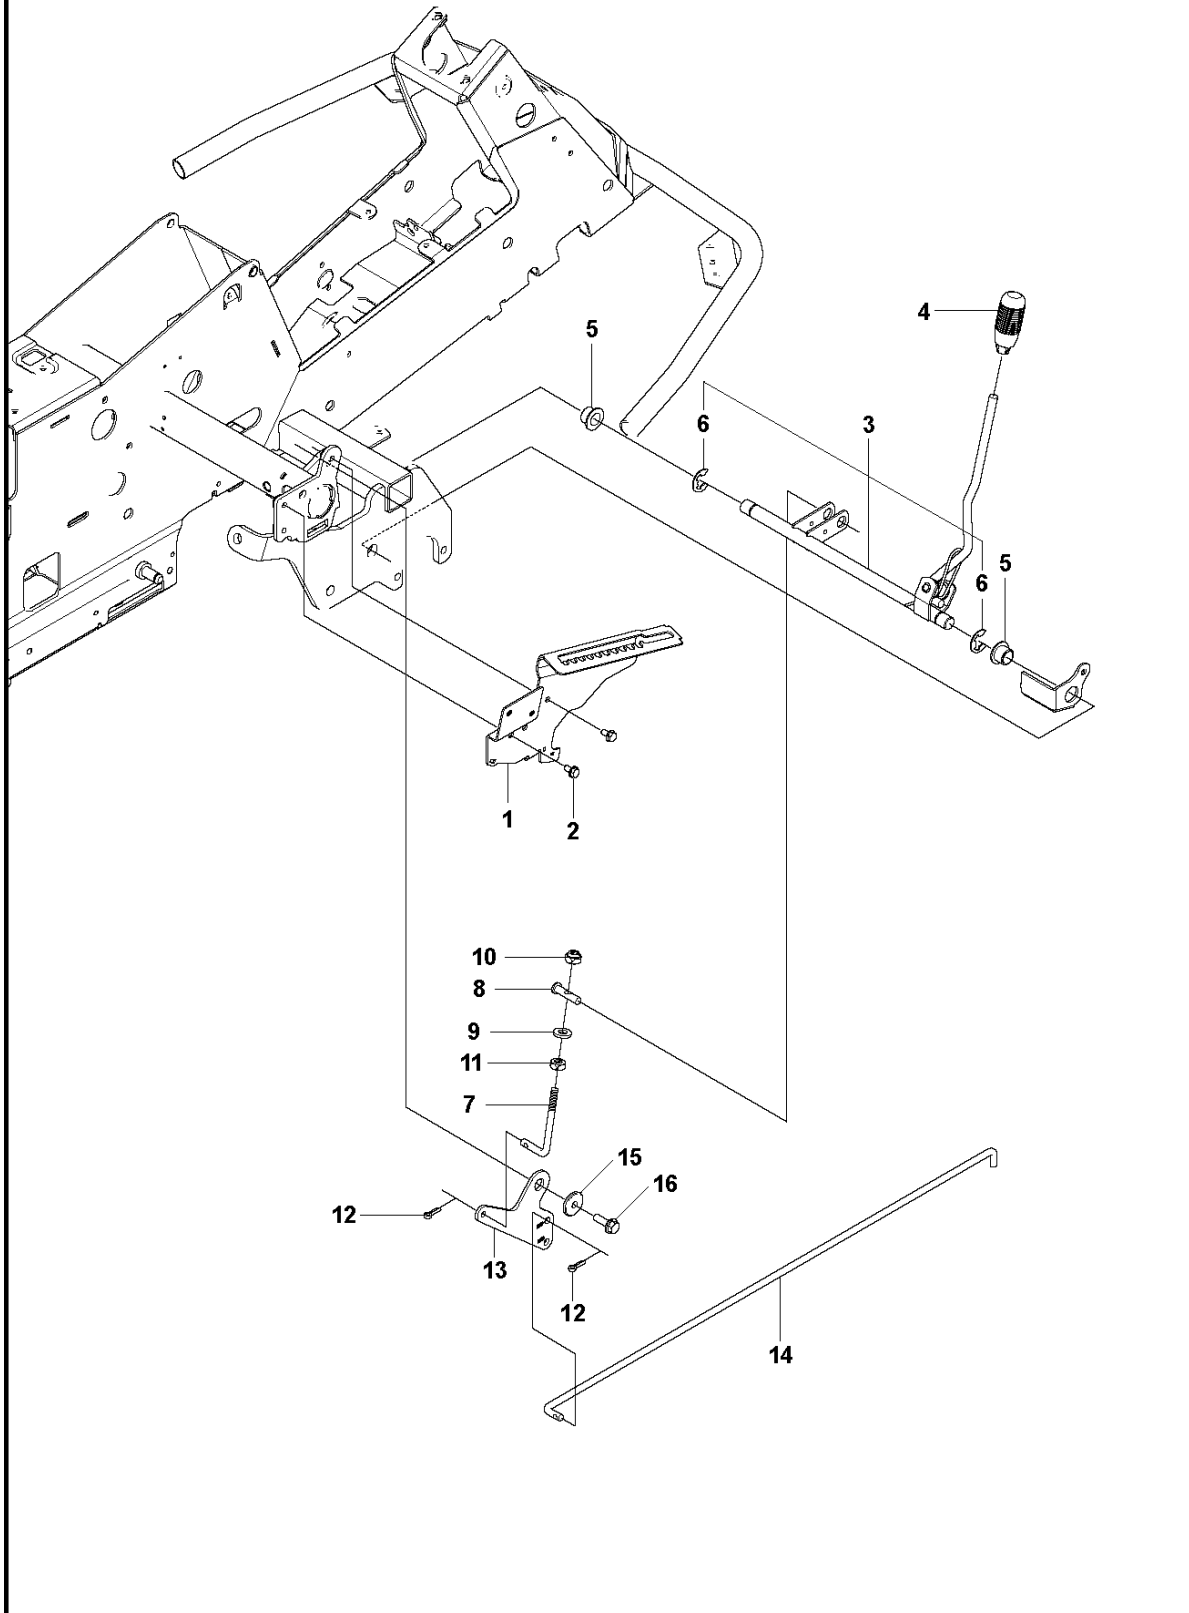

D R322T AWD
HEIGHT ADJUSTMENT

HEIGHT ADJUSTMENT

R322T AWD, 966785801, 967032101, 967153001, 2012-03

Ref	Part no.	Description	Remark	Qty	Kit
1	578 00 13-02	BRACKET ASSY		1	
2	506 57 01-03	SCREW EHHFM		2	
3	577 99 99-01	HEIGHT ADJUSTER		1	
4	506 54 20-01	HANDLE		1	
5	506 55 43-01	BEARING		2	
6	735 31 22-20	E-CLIP		2	
7	506 90 82-01	HEIGHT ROD		1	
8	506 78 46-01	PIN		1	
9	734 11 72-01	WASHER		1	
10	732 21 18-01	LOCK NUT		1	
11	731 23 18-01	HEXAGON NUT		1	
12	721 61 83-01	SPLIT PIN		2	
13	578 04 07-01	LINK		1	
14	523 11 45-01	CONNECTION ROD		1	
15	506 91 87-02	WASHER		1	
16	506 57 01-05	SCREW EHHFM		1