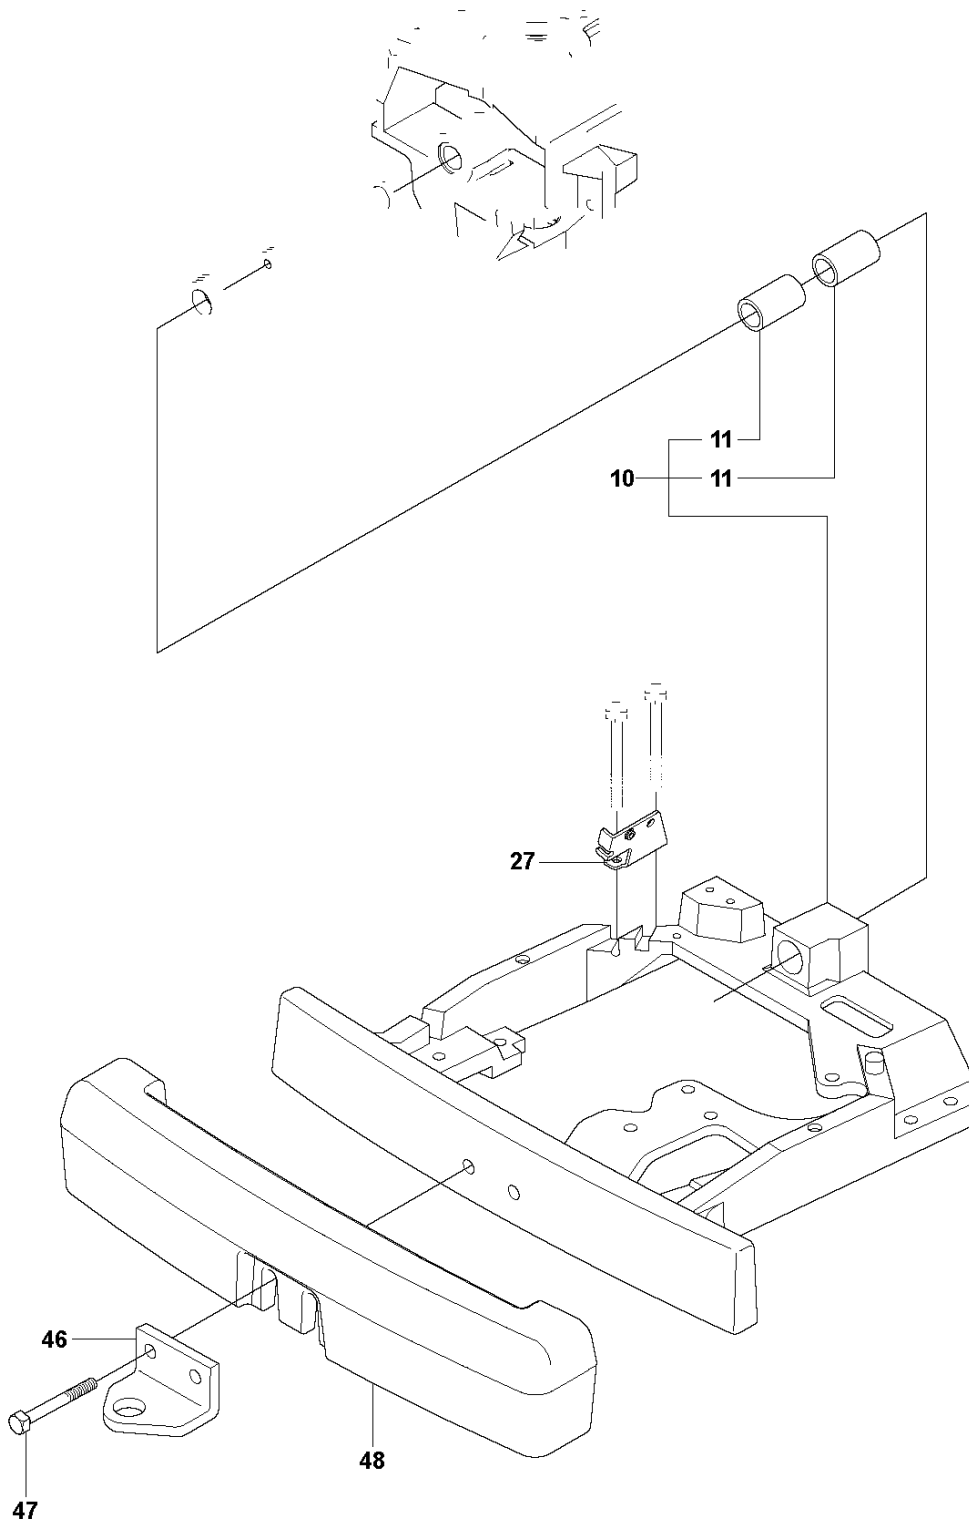

J1 R322T AWD
CHASSIS, REAR

CHASSIS UPPER

R322T AWD, 966785801, 967032101, 967153001, 2012-03

Ref	Part no.	Description	Remark	Qty	Kit
10	535 40 60-01	BRACKET ASSY		1	
11	506 98 61-02	GLIDLAGER		2	
27	544 26 21-01	BRACKET		1	
46	506 88 99-01	HITCH		1	
47	725 25 00-51	SCREW EHHM		2	
48	544 03 96-02	COUNTERWEIGHT		1