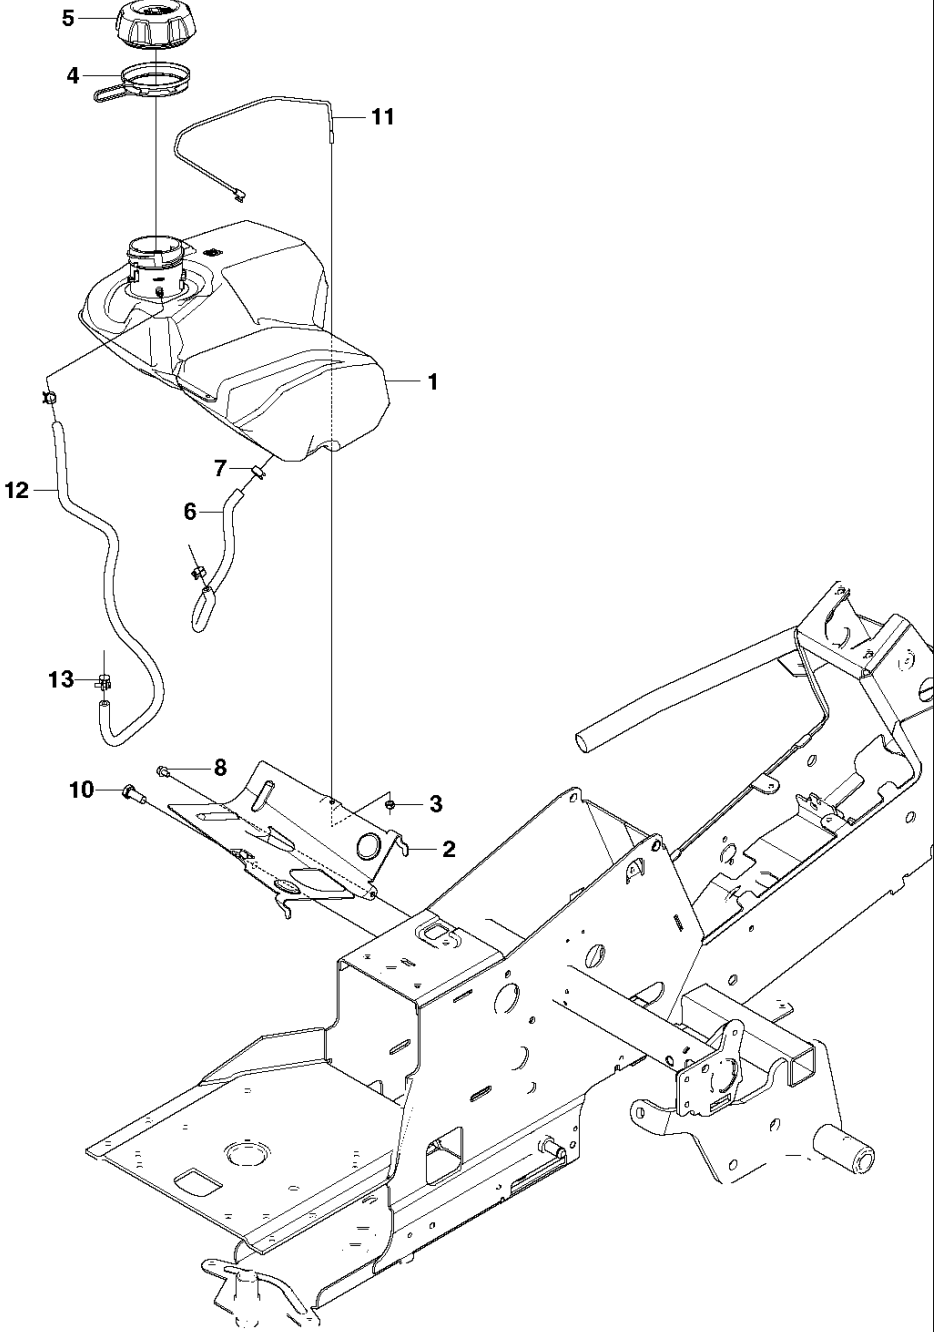

B R322T AWD
FUEL SYSTEM

FUEL SYSTEM

R322T AWD, 966785801, 967032101, 967153001, 2012-03

Ref	Part no.	Description	Remark	Qty	Kit
1	577 91 50-02	FUEL TANK		1	
2	578 05 38-01	BRACKET		1	
3	732 21 16-01	NUT		1	
4	544 28 26-04	HOSE CLAMP		1	
5	532 43 92-08	CAP		1	
6	504 80 00-10	FUEL HOSE		1	
7	535 46 97-01	HOSE BRACE		3	
8	725 23 64-61	SCREW EHHFT		1	
10	725 24 93-71	SCREW EHHM		1	
11	578 26 15-01	WIRE		1	
12	504 80 00-11	FUEL HOSE		1	
13	544 28 26-04	HOSE CLAMP		1