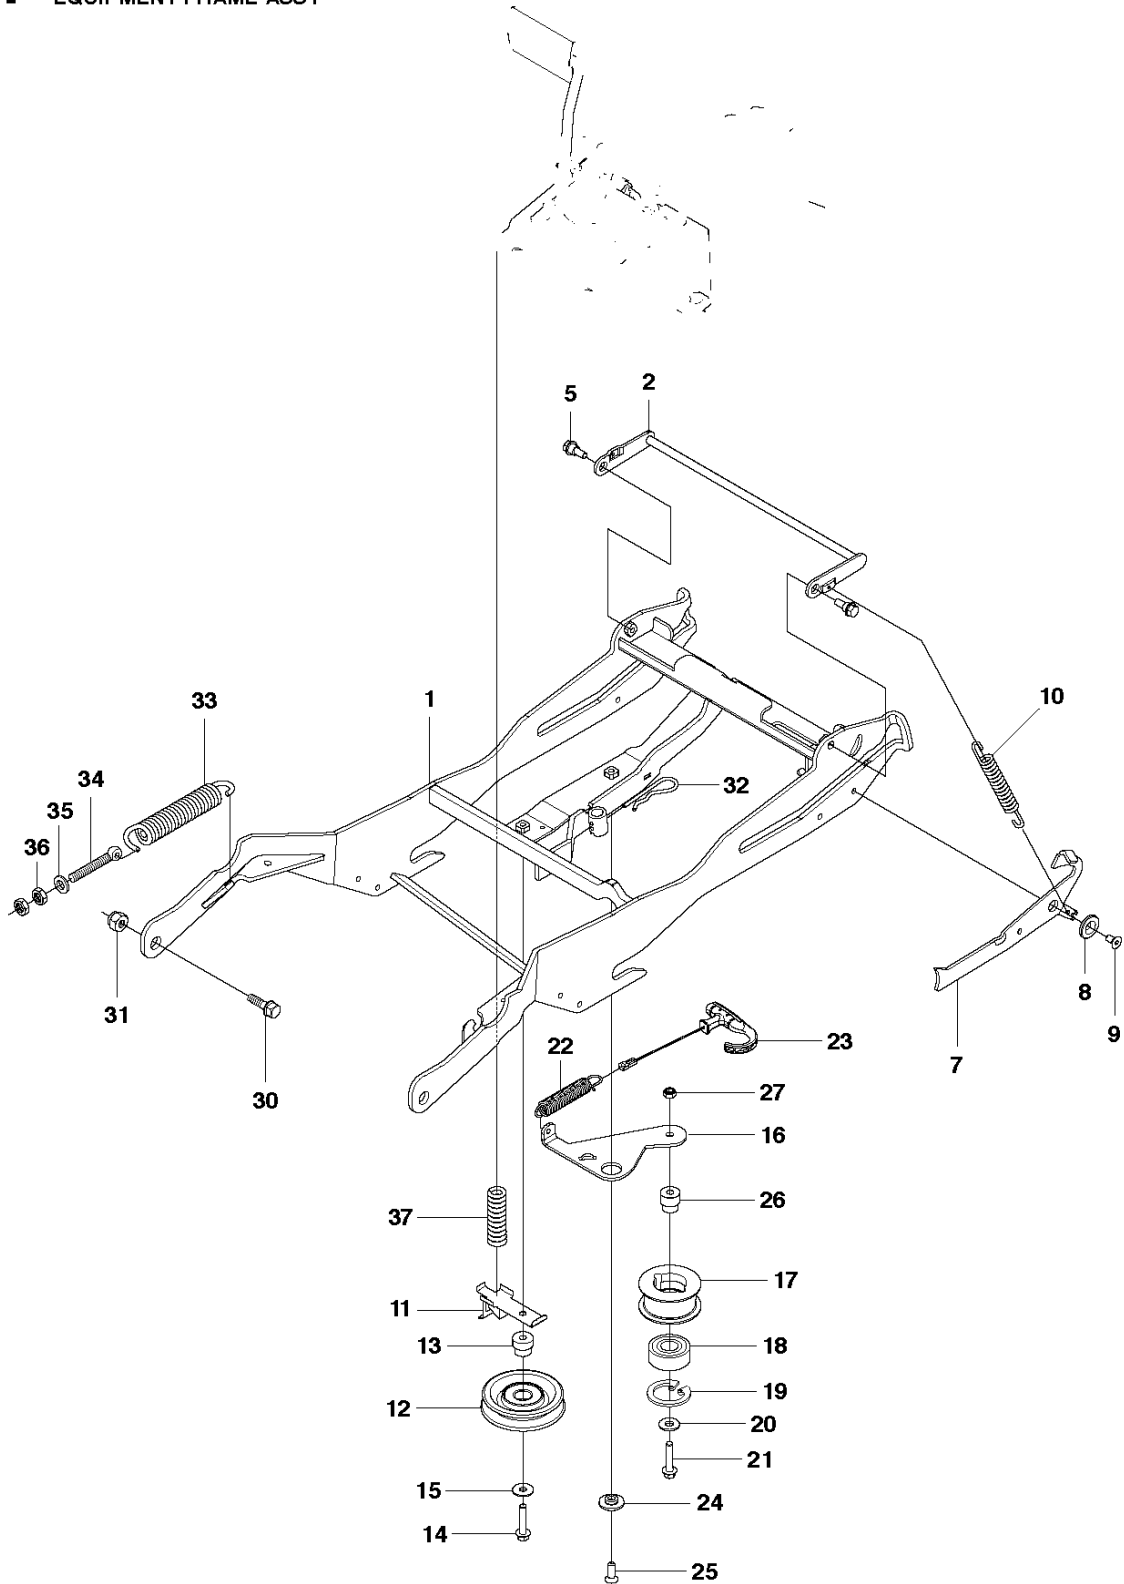

T R322T AWD
EQUIPMENT FRAME ASSY

Ref	Part no.	Description	Remark	Qty	Kit
1	523 06 42-01	EQUIPMENT FRAME		1	
2	525 47 59-01	HOOK		1	
5	506 59 74-01	COLLAR SCREW		2	
7	523 11 66-02	LEVER		1	
8	506 91 87-01	WASHER		1	
9	725 64 48-01	SCREW IHCSFM		1	
10	506 53 56-03	DRAW SPRING		1	
11	578 91 05-01	BRAKE		1	
12	506 97 48-01	PULLEY		1	
13	506 82 68-02	BUSHING		1	
14	725 24 59-51	SCREW EHHM		1	
15	734 11 64-41	WASHER		1	
16	577 22 87-01	SHEET		1	
17	505 15 39-01	BELT TENSIONER WHEEL ASSY		1	
18	738 21 04-04	BALL BEARING		1	
19	735 31 38-10	CIRCLIP		1	
20	734 11 64-41	WASHER		1	
21	725 24 59-51	SCREW EHHM		1	
22	504 62 24-01	SPRING		1	
23	504 62 21-02	HANDLE ASSY		1	
24	505 45 17-01	WASHER		1	
25	725 64 53-01	SCREW IHCSFM		1	
26	535 48 48-01	BUSHING		1	
27	732 21 18-01	LOCK NUT		1	
30	506 89 58-01	COLLAR SCREW		2	
31	732 25 22-01	HEXAGON LOCKING NUT		2	
32	506 96 66-01	HAIR PIN COTTER		1	
33	506 83 76-01	SPRING		2	
34	506 83 77-01	RING BOLT		2	
35	734 11 72-01	WASHER		2	
36	731 23 20-51	HEXAGON NUT		4	
37	579 31 99-01	SPRING		1