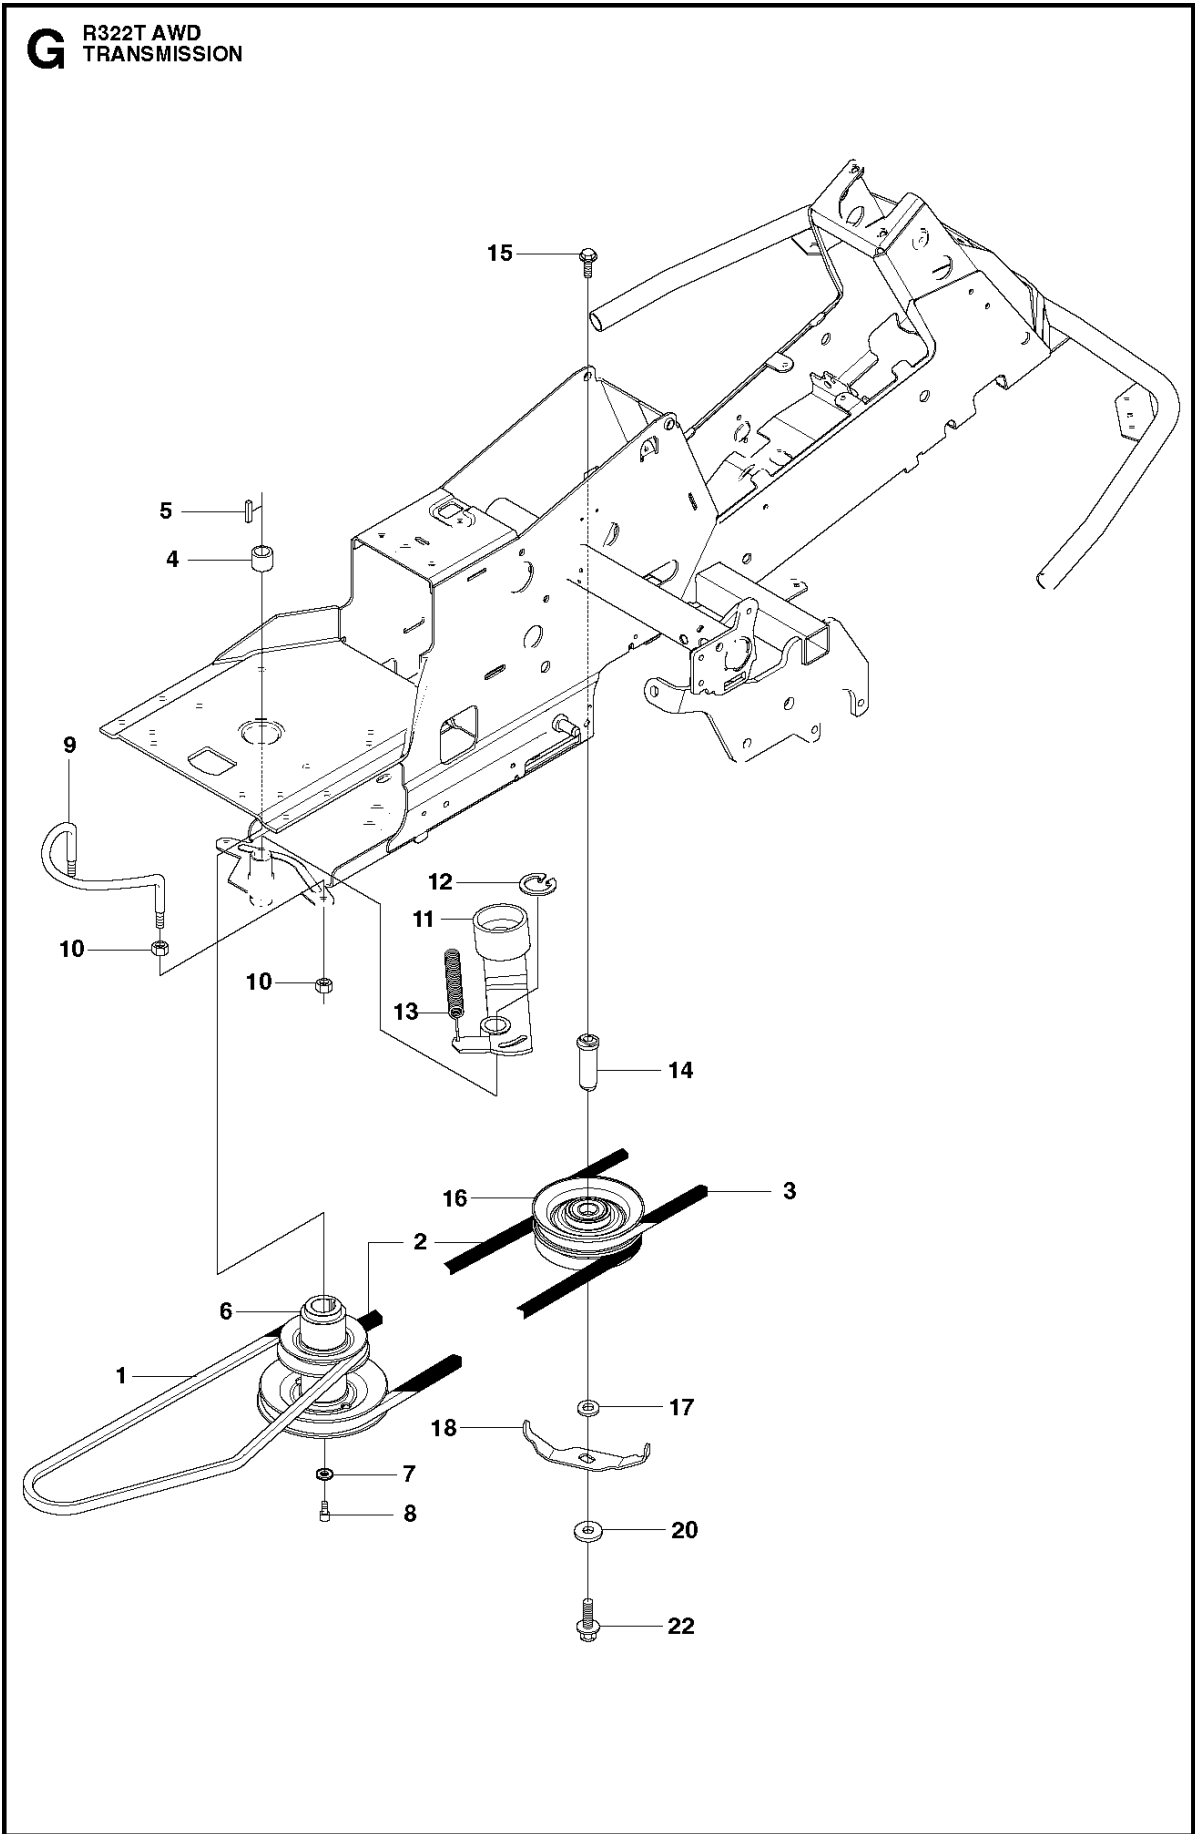

Ref	Part no.	Description	Remark	Qty	Kit
1	522 93 03-01	BELT		1	
2	544 40 02-01	BELT		1	
3	535 41 19-01	BELT		1	
4	506 50 92-01	SPACING SLEEVE		1	
5	506 55 59-01	WEDGE		1	
6	535 48 24-01	PULLEY		1	
7	506 59 75-01	WASHER		1	
8	506 55 60-02	SCREW UNC		1	
9	506 66 45-01	BELT GUIDE		1	
10	731 23 20-51	HEXAGON NUT		4	
11	535 48 44-01	BELT TENSIONER ASSY		1	
12	735 31 26-00	CIRCLIP		1	
13	580 67 81-01	SPRING		1	
14	544 42 61-01	SHAFT		1	
15	506 67 54-02	SCREW EHHFM		1	
16	535 48 22-01	MELLANHJUL		1	
17	506 77 57-01	WASHER		1	
18	544 40 53-01	BELT GUIDE		1	
20	506 59 75-01	WASHER		1	
22	506 57 01-05	SCREW EHHFM		1