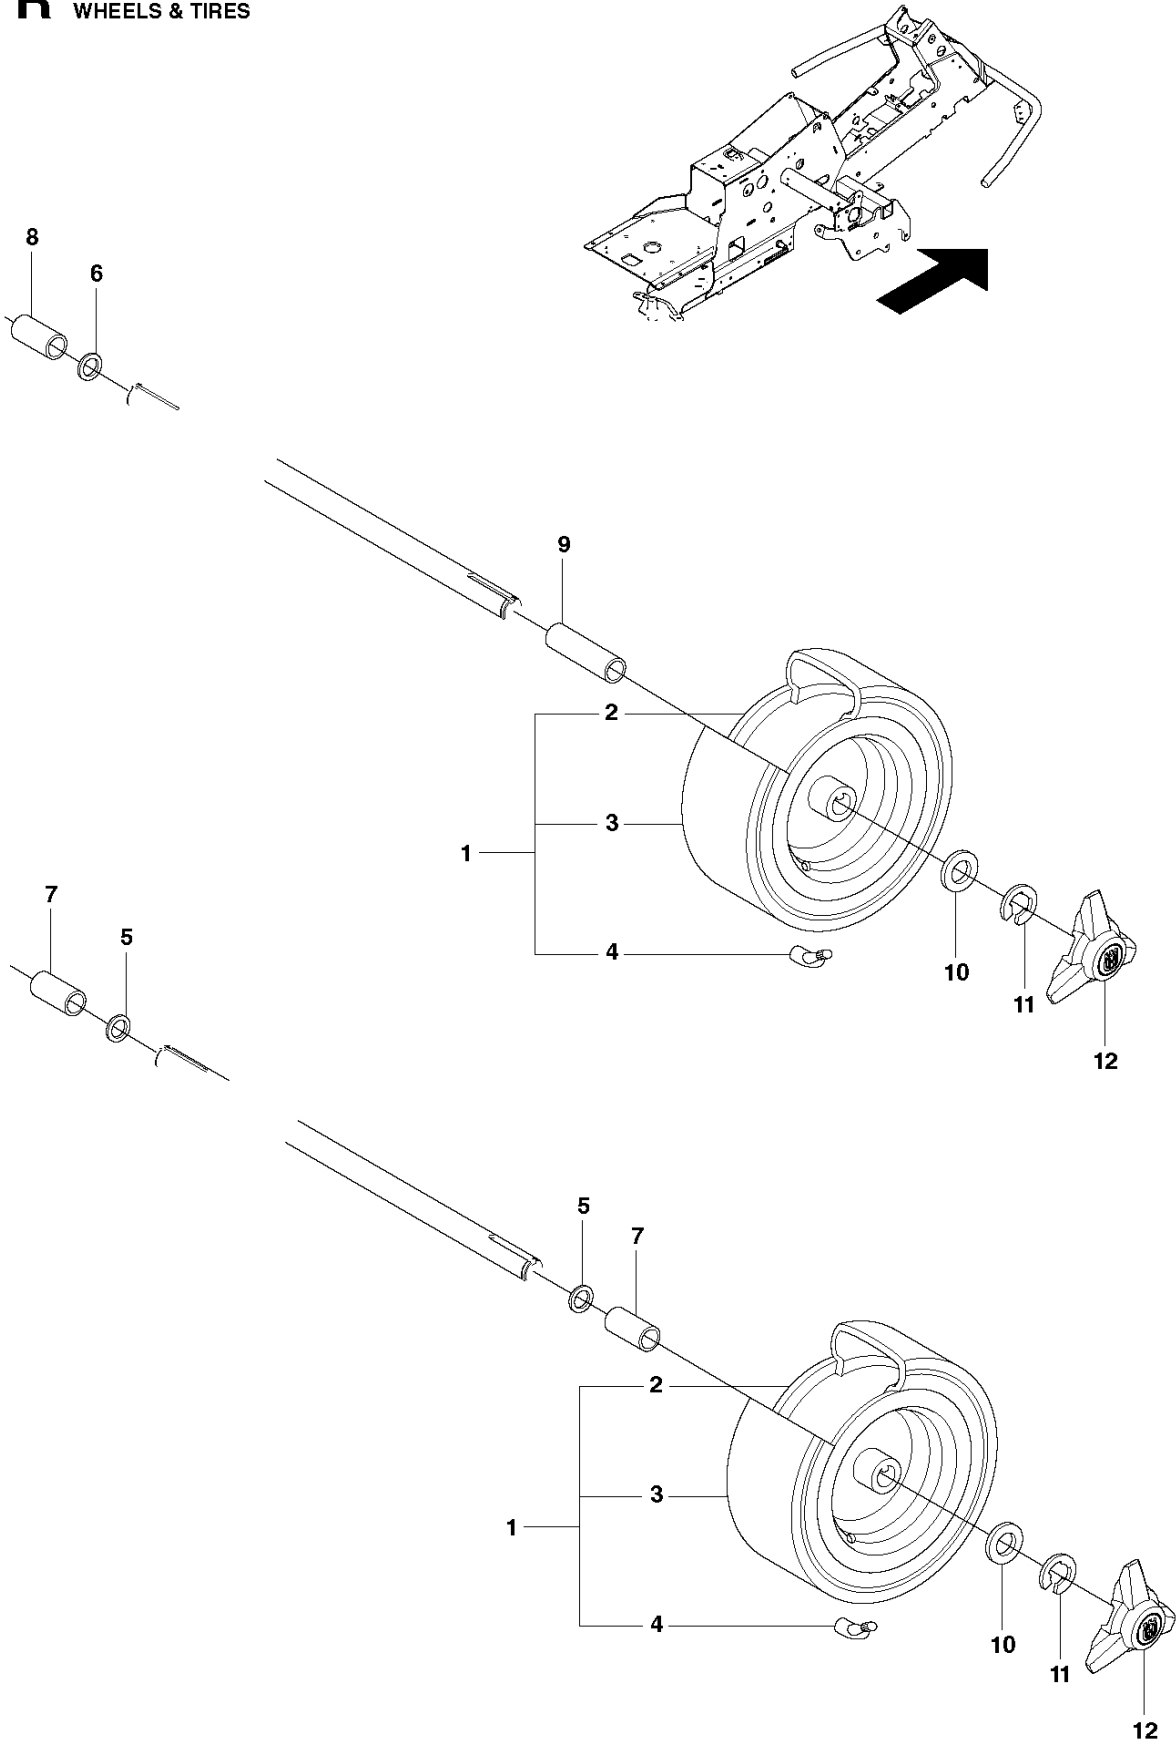

R R322T AWD
WHEELS & TIRES

WHEELS & TIRES

R322T AWD, 966785801, 967032101, 967153001, 2012-03

Ref	Part no.	Description	Remark	Qty	Kit
1	523 01 26-02	WHEEL		4	
2	523 03 48-01	RIM		1	
3	523 03 46-02	TYRE		1	
4	523 03 47-01	VALVE		1	
5	506 50 48-03	WASHER		2	
6	506 94 58-01	WASHER		1	
7	506 59 62-03	SPACING SLEEVE		2	
8	544 13 26-01	SLEEVE		1	
9	544 13 26-02	SLEEVE		1	
10	506 50 48-05	WASHER		4	
11	506 89 90-01	E-CLIP		4	
12	544 35 35-01	HUB CAP		4