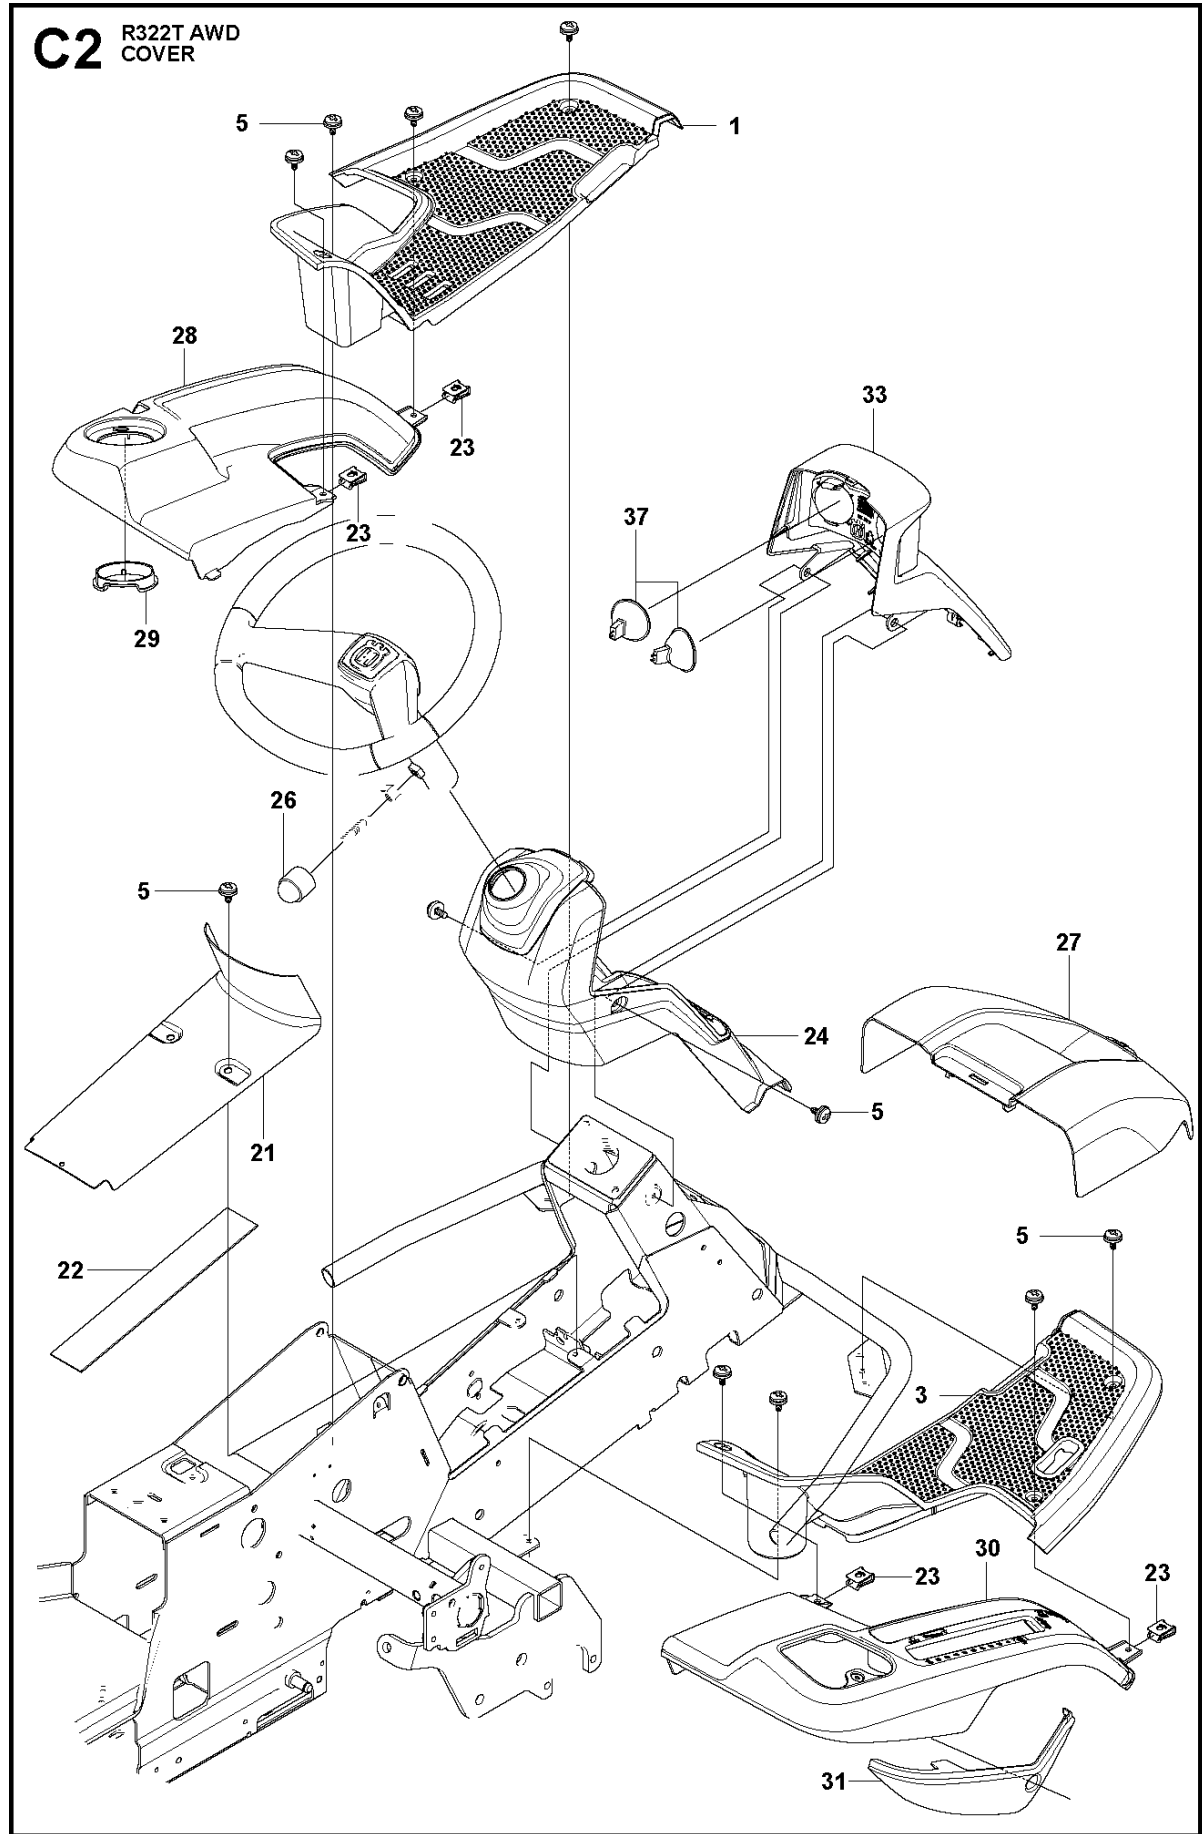

COVER

R322T AWD, 966785801, 967032101, 967153001, 2012-03

Ref	Part no.	Description	Remark	Qty	Kit
1	577 72 93-01	FOOT PLATE		1	
3	577 72 94-01	FOOT PLATE		1	
5	544 40 05-01	SCREW		14	
21	544 23 92-01	COVER		1	
22	544 42 75-01	MAT		1	
23	535 42 91-01	SPRING NUT		4	
24	577 70 41-01	COVER		1	
26	544 43 32-01	PROTECTIVE COVER		1	
27	525 56 24-01	UNIT COVER		1	
28	577 72 95-01	FENDER		1	
29	577 76 45-01	LOCKING NUT		1	
30	577 72 96-01	FENDER		1	
31	577 73 75-01	CONTROL COVER		1	
33	577 70 04-01	COVER		1	
37	535 44 68-01	LAMP		2