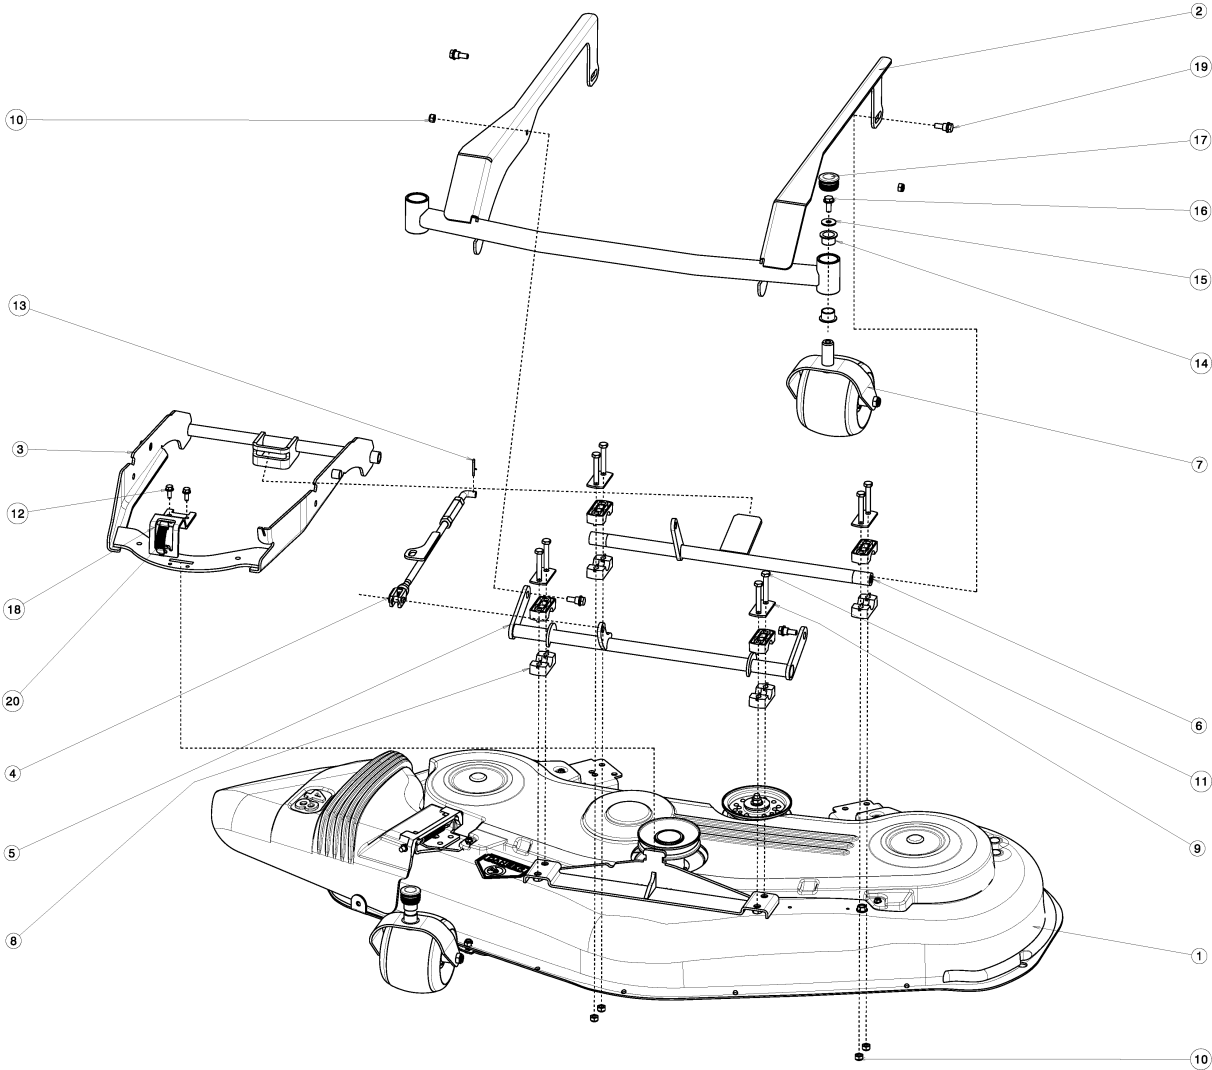

Ref	Part no.	Description	Remark	Qty	Kit
1	579 04 88-01	DECK SHELL ASSY		1	
2	578 42 59-01	DECK FRAME		1	
3	523 08 75-01	DECK ATTACHMENT		1	
4	523 11 42-02	PARALLELL ROD ASSY		1	
5	580 25 31-01	CROSS BAR		1	
6	580 25 32-01	CROSS BAR		1	
7	574 21 01-01	PIVOT WHEEL ASSY		1	
8	506 86 96-01	BEARING		1	
9	506 81 38-01	REINFORCING PLATE		1	
10	732 21 18-01	LOCK NUT		1	
11	725 24 61-51	SCREW EHHM		1	
12	725 23 68-61	SCREW EHHFT		1	
13	721 61 83-01	SPLIT PIN		1	
14	578 97 59-01	BEARING		1	
15	734 11 64-41	WASHER		1	
16	506 57 01-04	SCREW EHHFM		1	
17	574 03 48-01	PLUG		1	
18	523 11 46-01	LOCK		1	
19	506 59 74-01	COLLAR SCREW		1	
20	503 89 47-03	SNAP		1