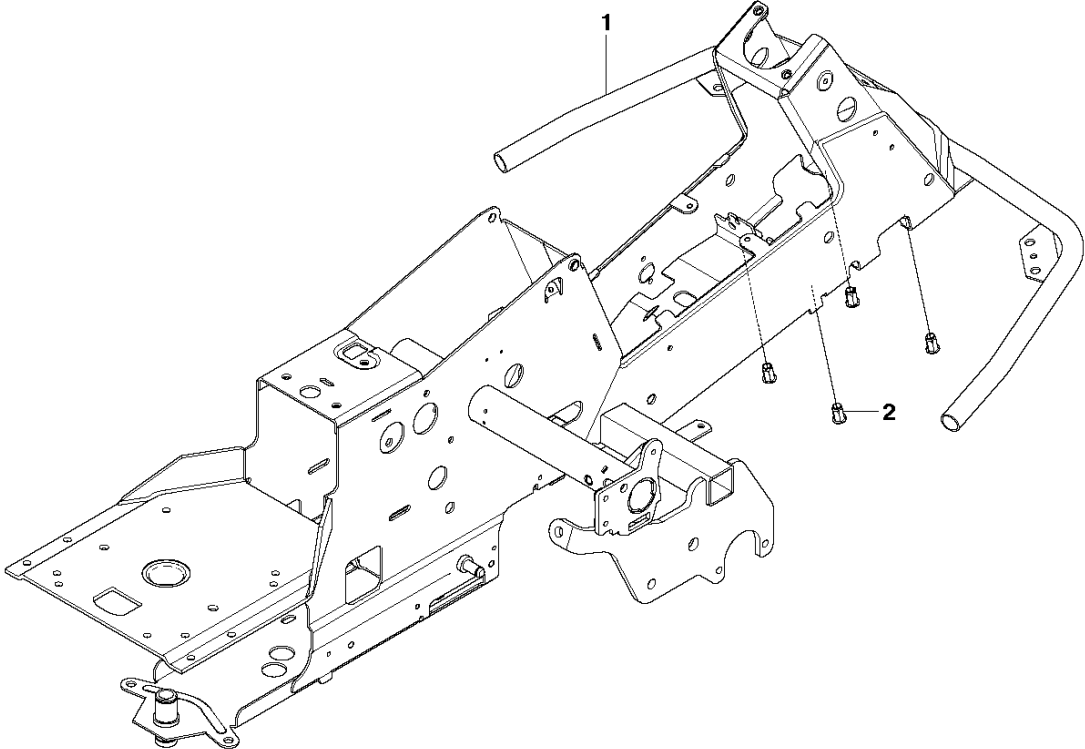

F R322T AWD
CHASSIS

CHASSIS / FRAME

R322T AWD, 966785801, 967032101, 967153001, 2012-03

Ref	Part no.	Description	Remark	Qty	Kit
1	577 93 91-01	CHASSIS		1	
2	506 91 62-01	BLIND RIVET NUT		4