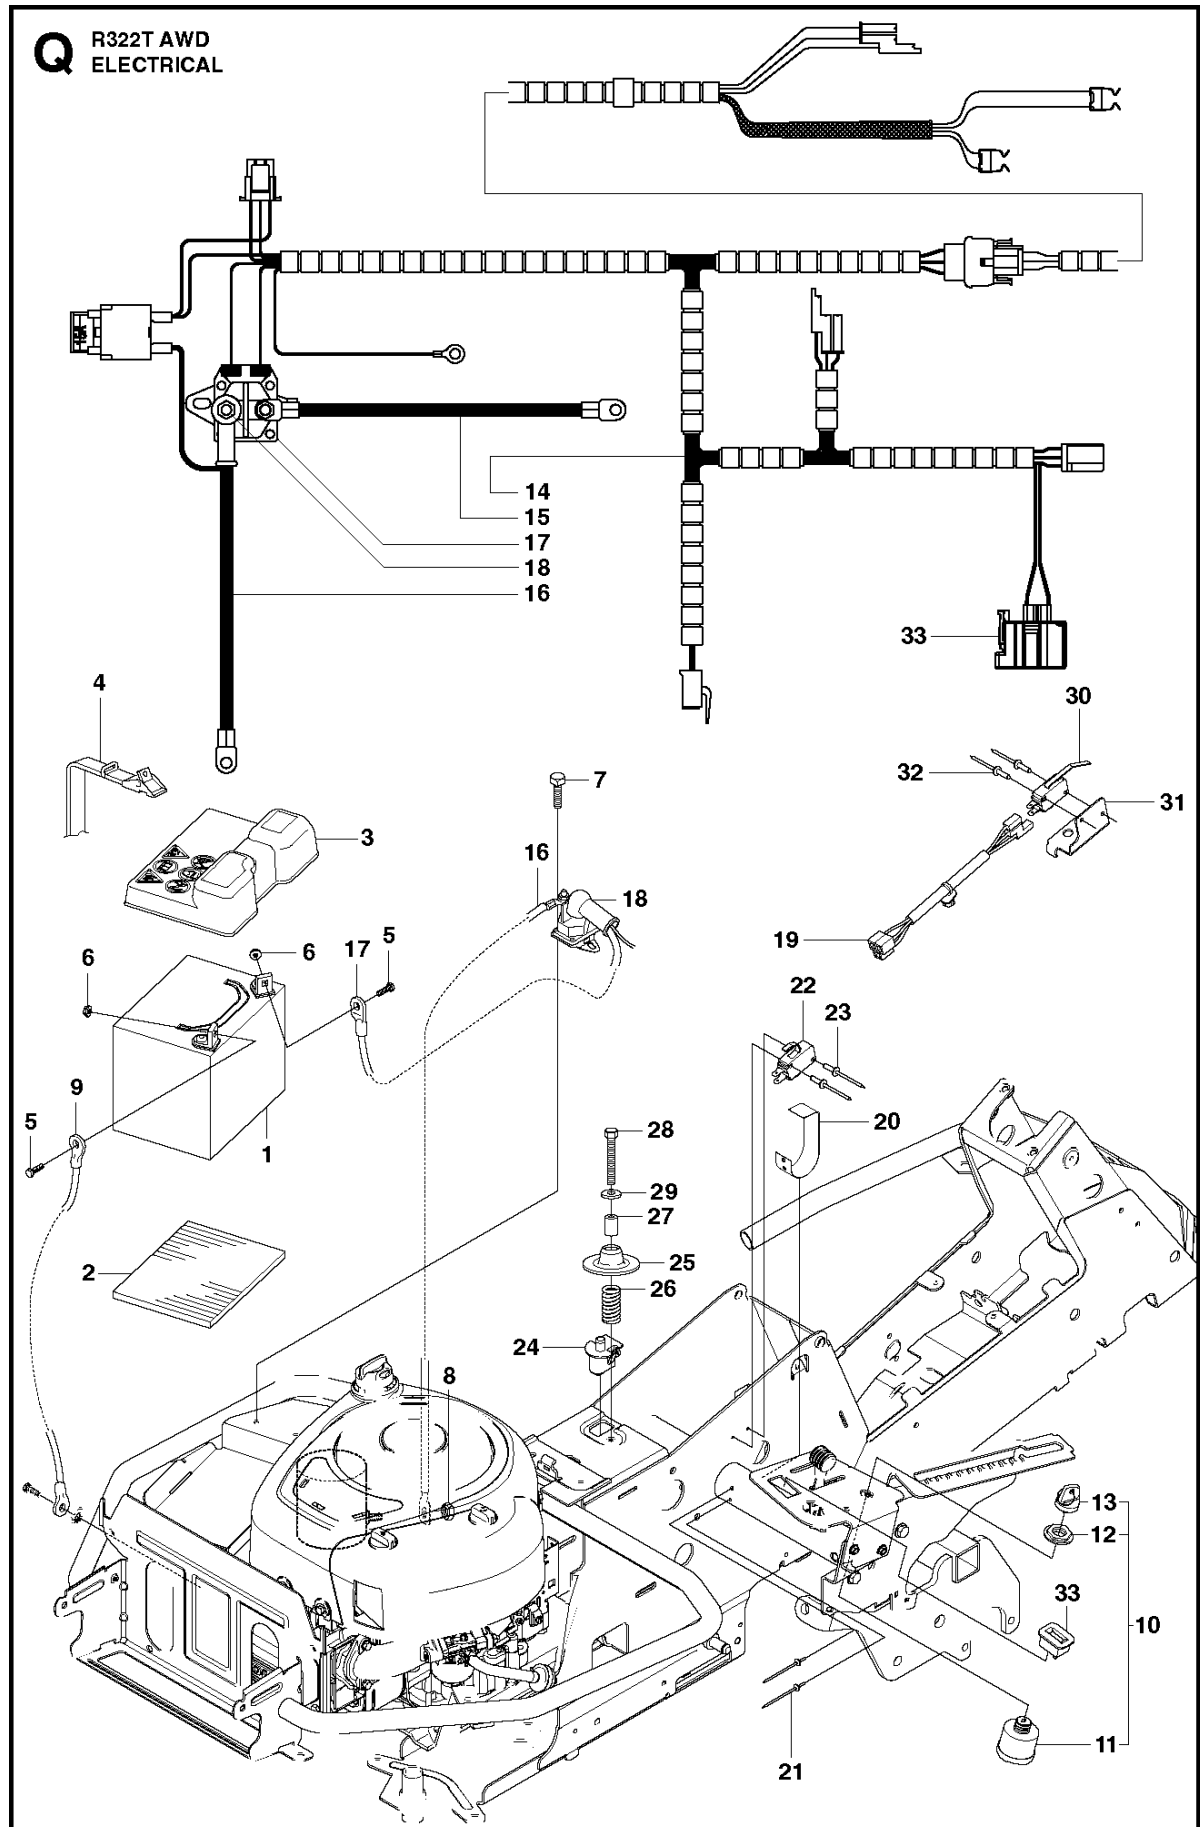

ELECTRICAL

R322T AWD, 966785801, 967032101, 967153001, 2012-03

Ref	Part no.	Description	Remark	Qty	Kit
1	577 04 16-01	BATTERY		1	
2	535 44 11-01	BATTERY MAT		1	
3	578 20 06-01	COVER		1	
4	506 83 68-02	BATTERY BELT		1	
5	522 62 21-01	SCREW EHHM		2	
6	522 62 43-01	NUT		2	
7	725 23 64-61	SCREW EHHFT		1	
8	506 89 98-01	NUT		1	
9	576 18 38-01	CABLE		1	
10	579 43 43-01	IGNITION SWITCH		1	
11	578 26 17-01	IGNITION SWITCH		1	
12	544 44 23-01	NUT		1	
13	544 44 24-01	IGNITION KEY		1	
14	578 33 84-01	WIRING		1	
15	576 18 39-01	CABLE		1	
16	576 18 40-01	CABLE		1	
17	544 43 98-01	RELAY		1	
18	506 89 98-01	NUT		2	
19	578 32 89-01	WIRING		1	
20	506 90 93-01	PLATE SPRING		1	
21	722 78 39-02	BLIND RIVET		2	
22	574 31 60-01	SWITCH		1	
23	544 44 07-01	RIVET		2	
24	506 90 96-01	SWITCH		1	
25	506 90 97-01	SPRING WASHER		1	
26	544 44 12-01	SPRING		1	
27	506 90 99-02	SPACER TUBE		1	
28	725 24 60-51	SCREW EHHM		1	
29	734 11 64-01	WASHER		1	
30	574 31 61-01	SWITCH		1	
31	544 41 57-01	BRACKET		1	
32	544 44 07-01	RIVET		2	
33	578 38 24-01	HOUR METER		1