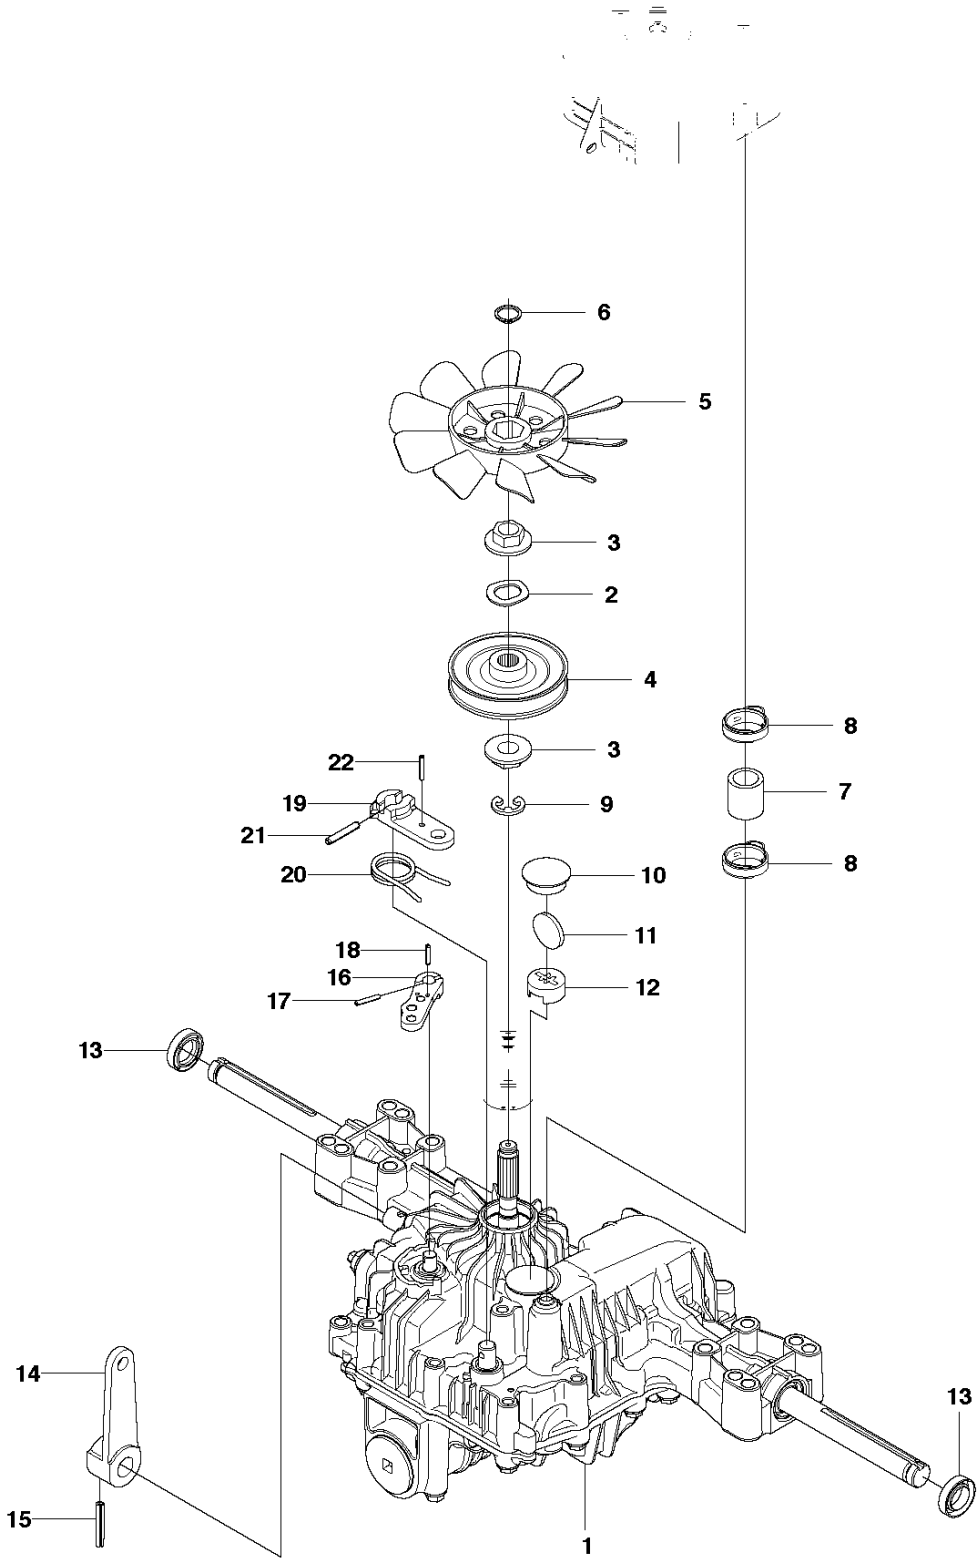

K R322T AWD
HYDROSTAT K574

TRANSMISSION

R322T AWD, 966785801, 967032101, 967153001, 2012-03

Ref	Part no.	Description	Remark	Qty	Kit
1	544 11 61-01	TRANSMISSION		1	
2	506 98 65-01	SPRING WASHER		1	
3	506 98 66-01	DISTANCE		2	
4	502 45 19-01	PULLEY		1	
5	506 98 68-01	FAN		1	
6	735 31 15-00	CIRCLIP		1	
7	502 45 16-01	TUBE		1	
8	506 98 70-01	HOSE CLAMP		2	
9	535 40 28-07	CLIP		1	
10	535 40 28-32	PLUG		1	
11	535 40 28-29	MAGNET		1	
12	502 45 20-01	MAGNET HOLDER		1	
13	535 40 28-37	SEALING		2	
14	502 45 32-01	CONTROL LEVER		1	
15	535 40 28-09	PIN RETAINING SCREW		1	
16	535 40 28-17	LEVER		1	
17	535 40 28-16	PIN RETAINING SCREW		1	
18	535 40 28-33	PIN RETAINING SCREW		1	
19	535 40 28-38	LEVER		1	
20	535 40 28-39	RETURN SPRING		1	
21	535 40 28-40	PIN RETAINING SCREW		1	
22	535 40 28-41	PIN RETAINING SCREW		1