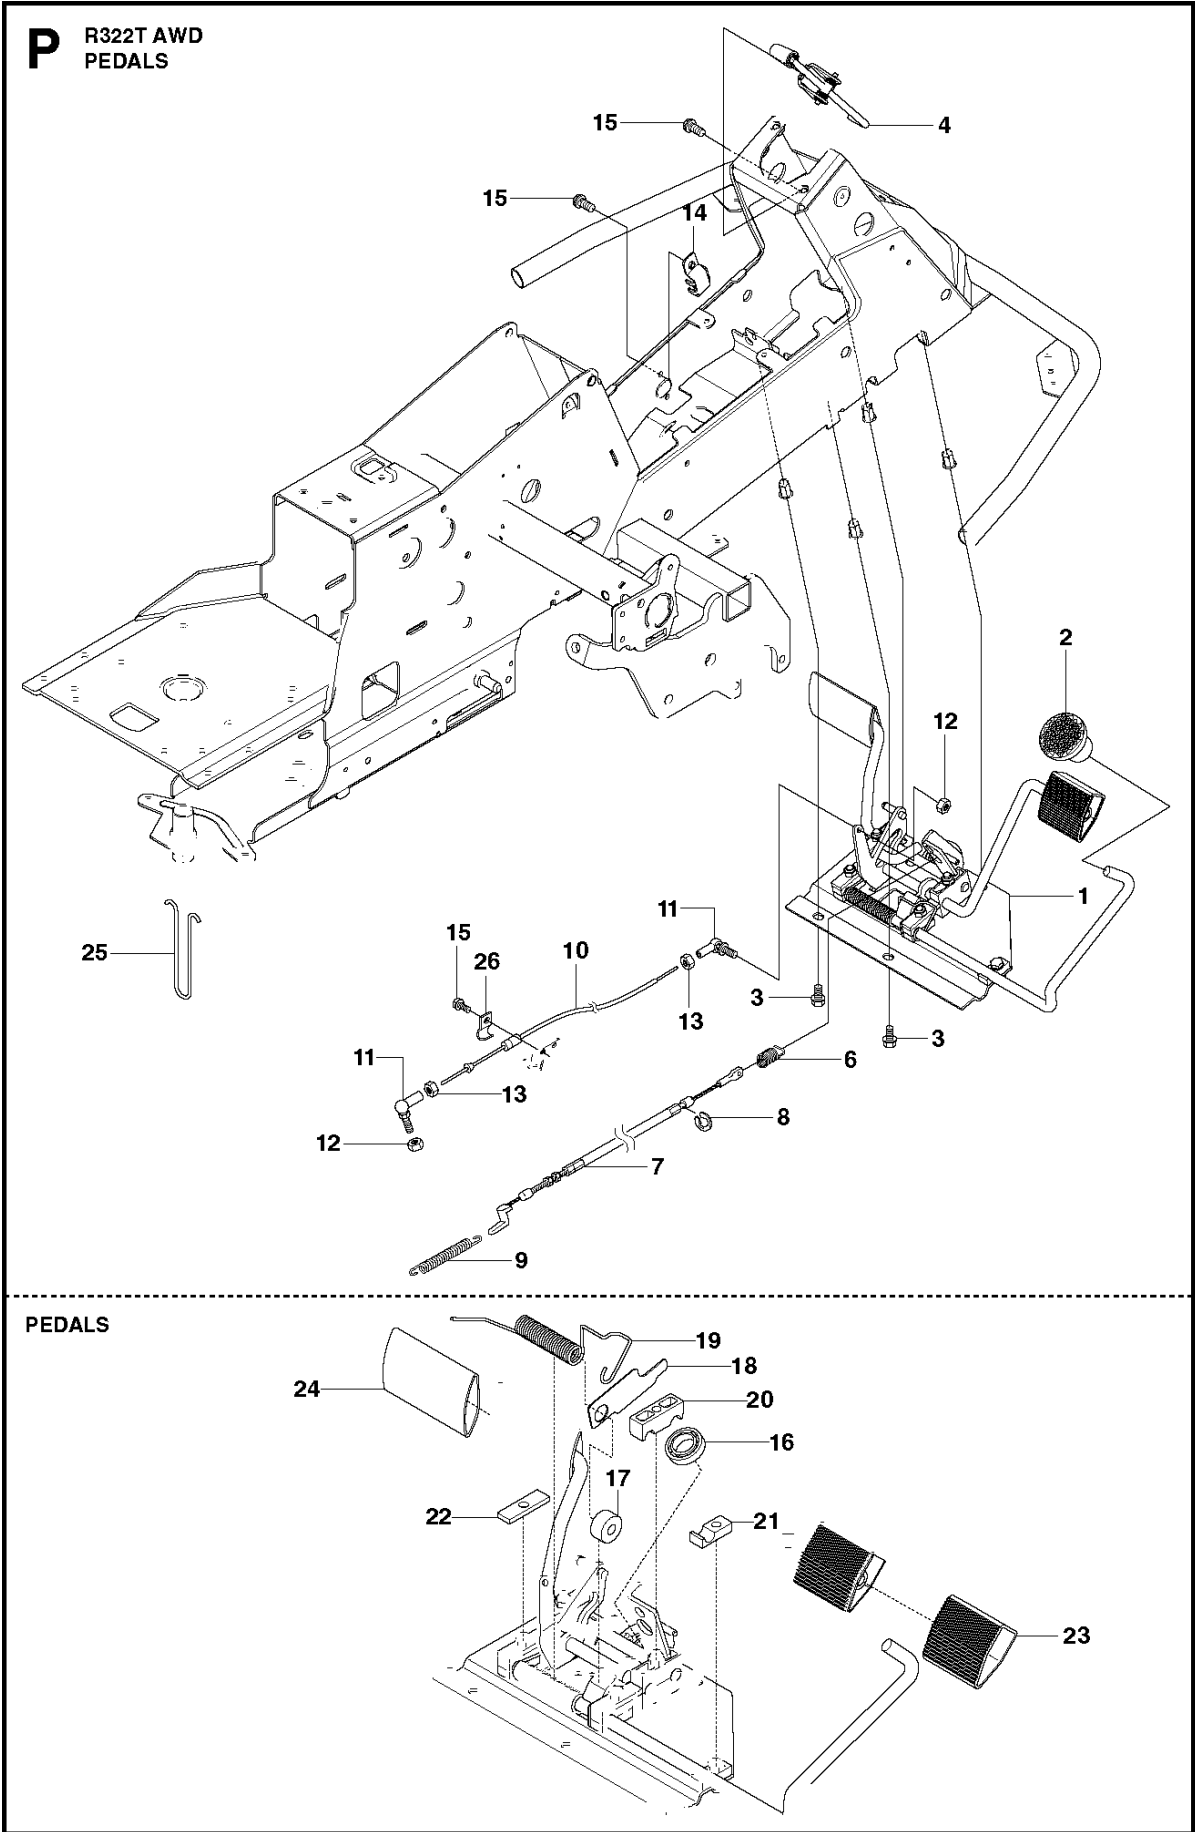

PEDALS

R322T AWD, 966785801, 967032101, 967153001, 2012-03

Ref	Part no.	Description	Remark	Qty	Kit
1	544 12 60-01	PEDAL PLATE ASSY		1	
2	535 47 37-01	KNOB		1	
3	506 57 01-04	SCREW EHHFM		4	
4	544 40 31-01	BRAKE LEVER ASSY		1	
6	506 94 63-01	BRAKE SPRING		1	
7	576 71 21-01	BRAKE WIRE		1	
8	735 31 09-20	E-CLIP		1	
9	574 51 11-02	CONTROL CABLE		1	
10	574 41 12-02	CONTROL CABLE		1	
11	506 55 73-01	VINKELL.AS8 DIN71802		2	
12	732 21 14-01	LOCK NUT		2	
13	731 23 14-01	HEXAGON NUT		2	
14	522 43 08-01	BRACKET		1	
15	725 23 64-61	SCREW EHHFT		4	
16	738 21 02-04	BALL BEARING		1	
17	535 48 02-01	ROLLER		1	
18	535 48 06-01	PROTECTIVE PLATE		1	
19	535 48 07-01	SPRING		1	
20	535 48 08-01	BEARING SUPPORT		4	
21	535 48 09-01	BEARING SUPPORT		5	
22	535 48 10-01	REINFORCEMENT PLATE		3	
23	535 47 88-01	PEDAL RUBBER		1	
24	535 47 88-02	PEDAL RUBBER		1	
25	506 57 64-02	CABLE HOLDER		1	
26	506 56 65-01	CLIP		1