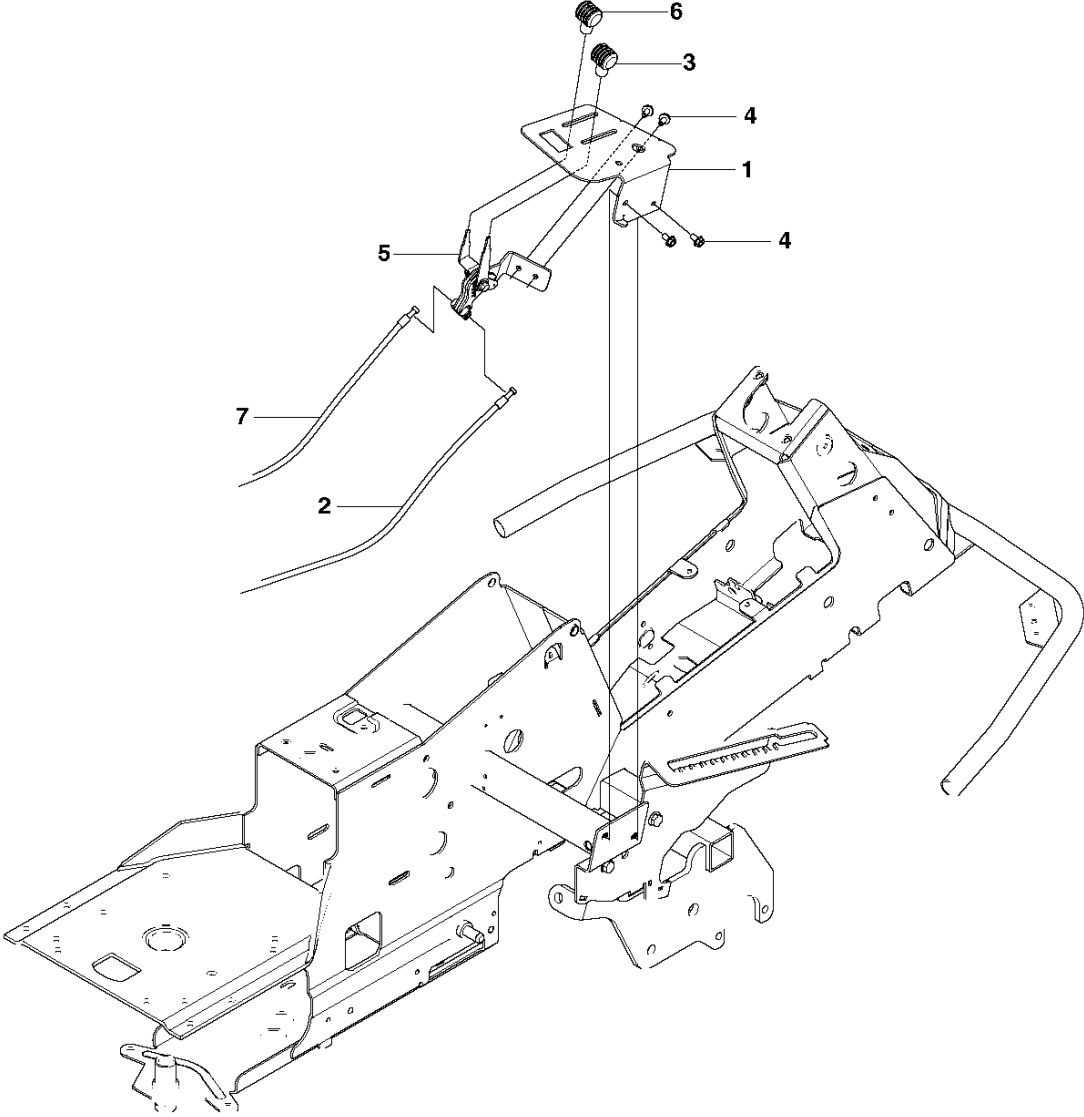

N R322T AWD
CONTROLS

CONTROLS

R322T AWD, 966785801, 967032101, 967153001, 2012-03

Ref	Part no.	Description	Remark	Qty	Kit
1	578 03 31-01	SUPPORT		1	
2	544 30 17-06	WIRE		1	
3	506 88 91-01	KNOB		1	
4	535 47 52-12	SCREW EHHFM		4	
5	578 02 34-01	THROTTLE CONTROL		1	
6	506 88 91-02	KNOB		1	
7	544 30 17-07	WIRE		1