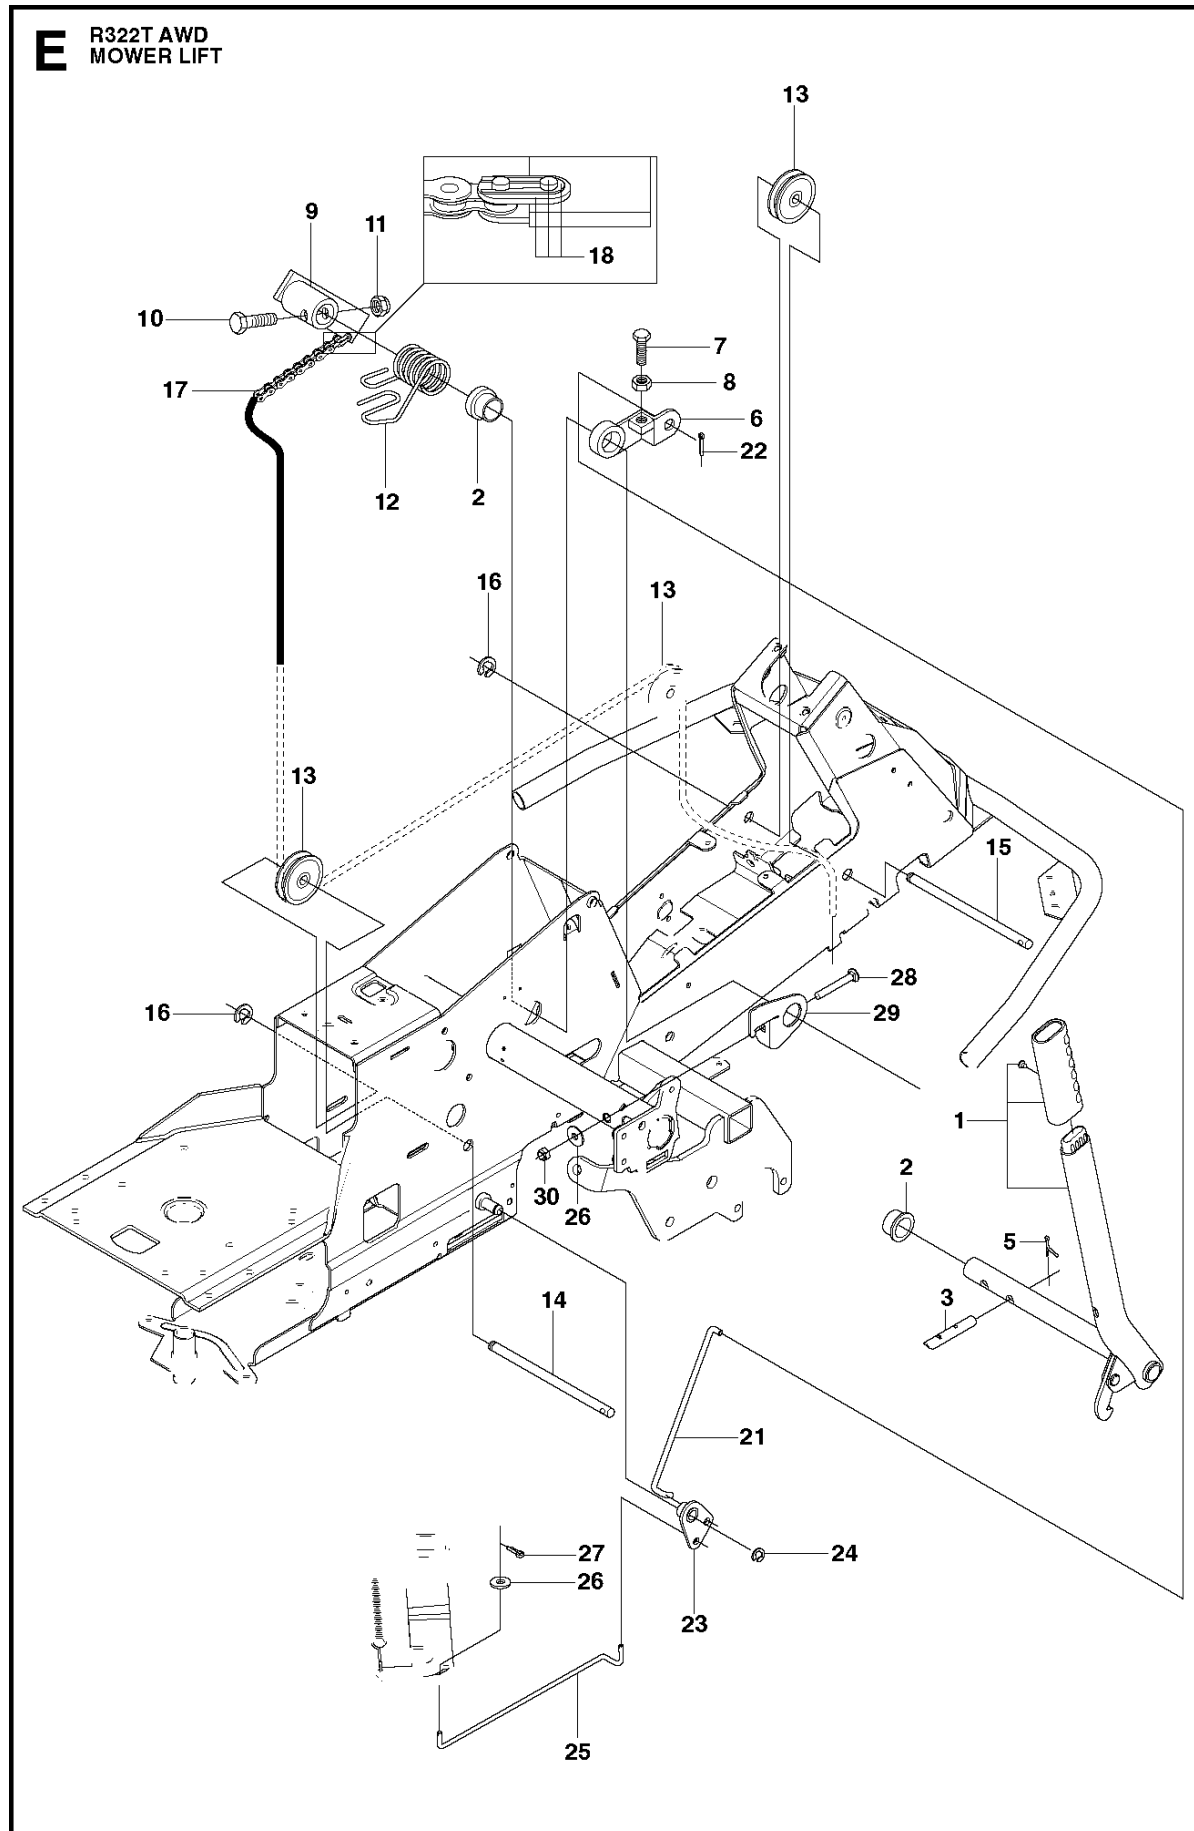

Ref	Part no.	Description	Remark	Qty	Kit
1	577 96 67-01	LIFTING LEVER ASSY		1	
2	506 55 65-01	BEARING		1	
3	525 40 66-01	PIN		1	
5	721 61 83-01	SPLIT PIN		2	
6	506 78 43-01	LINK ASSY		1	
7	725 24 97-51	SCREW		1	
8	731 23 20-51	HEXAGON NUT		1	
9	544 43 36-01	LIFTING ARM		1	
10	725 25 42-51	SCREW EHHM		1	
11	732 25 22-01	HEXAGON LOCKING NUT		1	
12	506 91 68-01	SPRING		1	
13	506 90 56-01	OFFSET PULLEY		1	
14	506 90 57-01	SHAFT		1	
15	506 90 57-02	SHAFT		1	
16	735 31 18-20	E-CLIP		1	
17	506 55 46-07	CHAIN		1	
18	506 55 47-01	LINKAGE		1	
21	544 45 69-01	CONNECTION ROD		1	
22	721 61 83-01	SPLIT PIN		1	
23	544 37 86-01	LINK		1	
24	735 31 14-20	E-CLIP		1	
25	544 44 88-01	CONNECTION ROD		1	
26	734 11 64-41	WASHER		1	
27	721 61 83-01	SPLIT PIN		1	
28	535 42 38-03	SCREW RSQM		1	
29	577 99 95-01	SHEET		1	
30	732 21 18-01	LOCK NUT		2