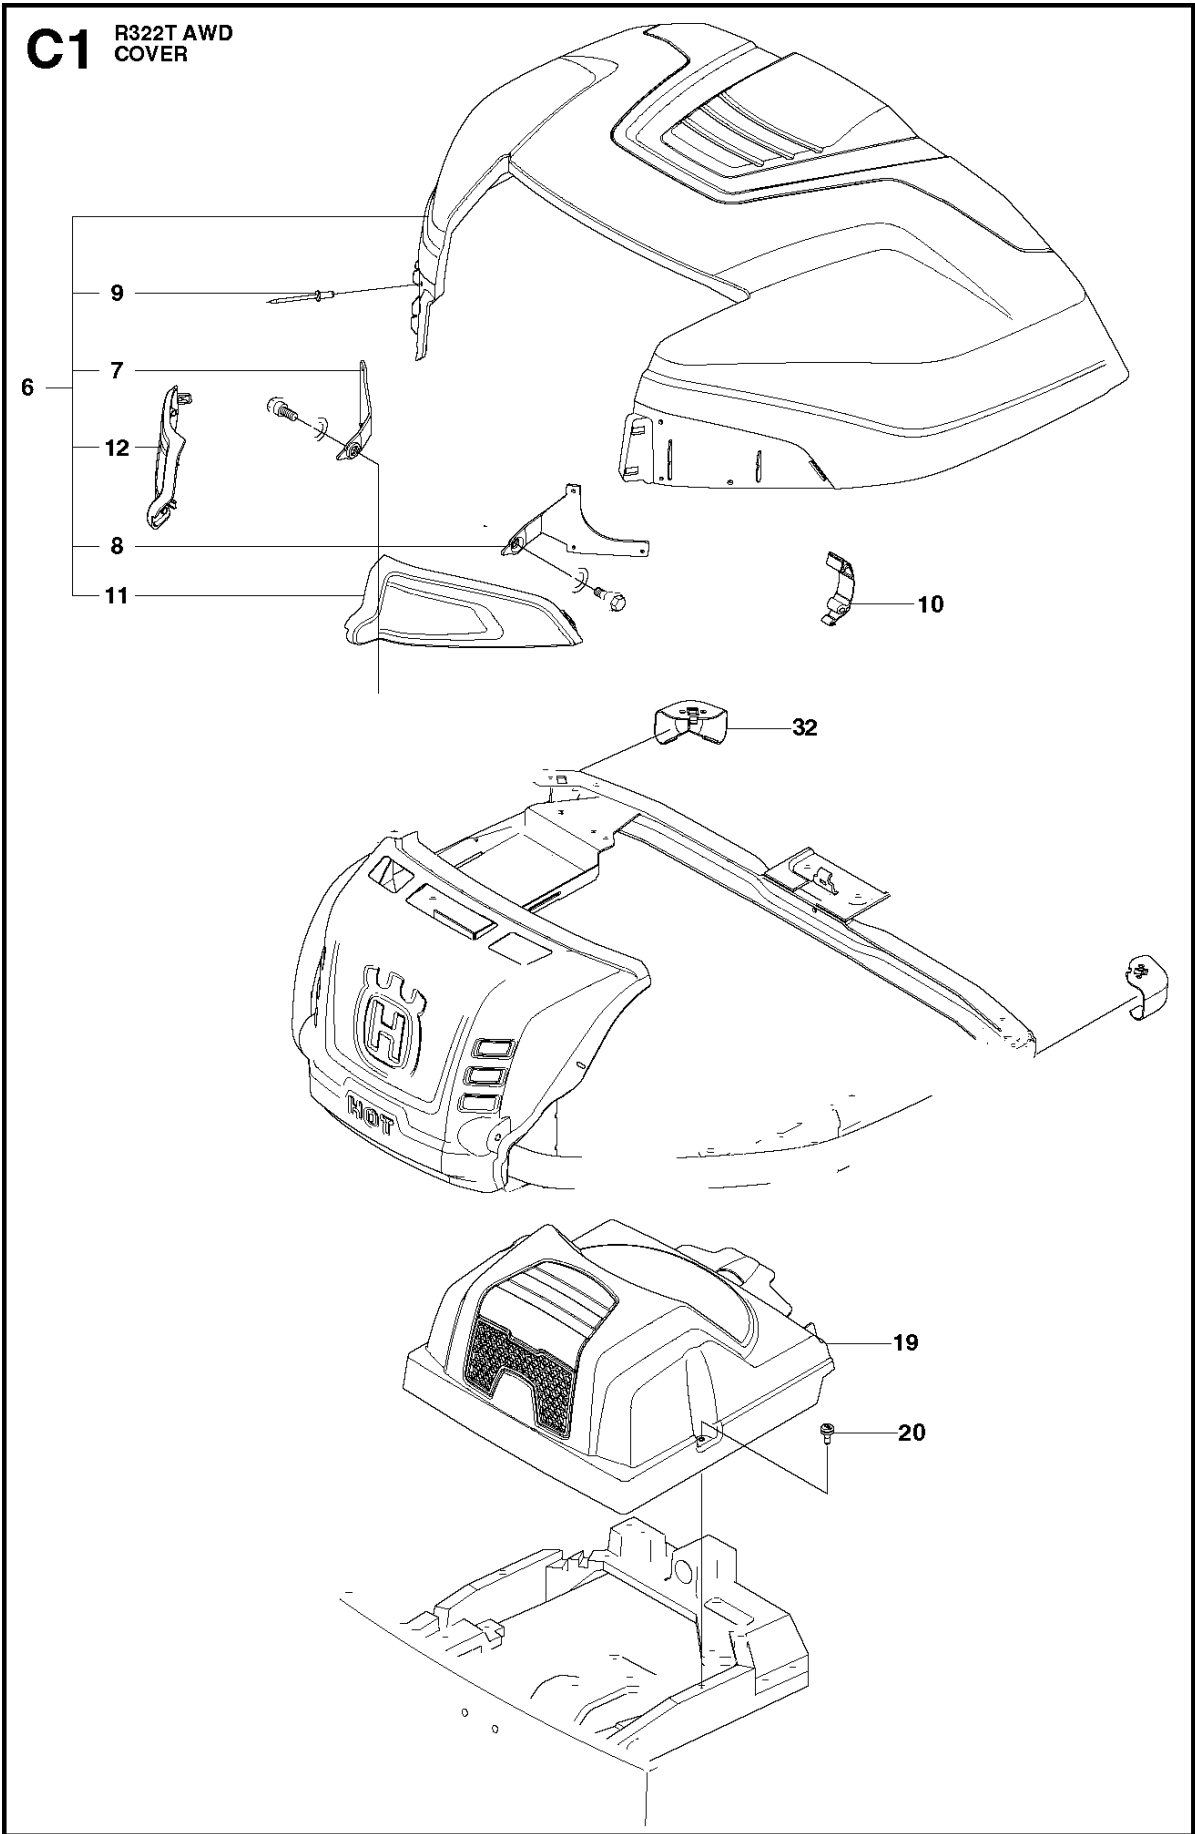

COVER, REAR

R322T AWD, 966785801, 967032101, 967153001, 2012-03

Ref	Part no.	Description	Remark	Qty	Kit
6	577 61 47-03	ENGINE HOOD ASSY		1	
7	578 11 37-01	HINGE		1	
8	578 11 37-02	HINGE		1	
9	722 79 54-02	RIVET		6	
10	503 89 47-03	SNAP		1	
11	577 61 26-02	COVER		1	
12	577 61 26-01	COVER		1	
19	578 26 13-01	TRANSMISSION COVER		1	
20	574 85 62-01	SCREW		2	
32	577 90 33-01	PLUG		2