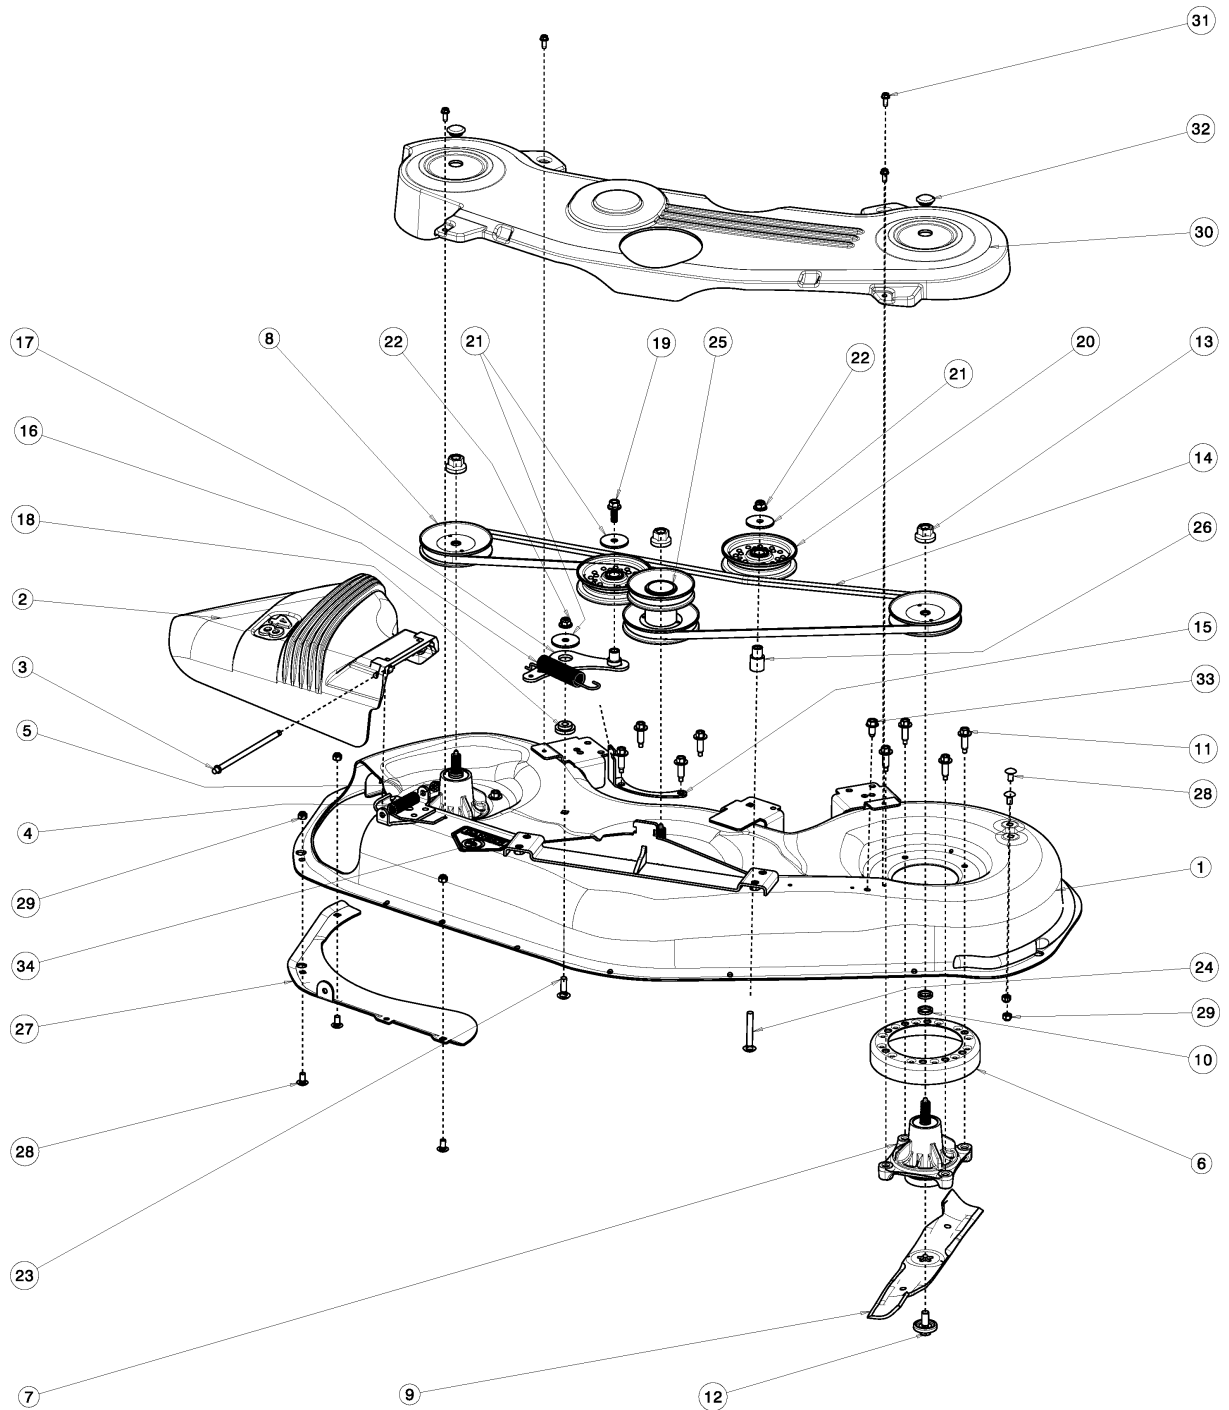

T R322T AWD
EQUIPMENT FRAME ASSY

Ref	Part no.	Description	Remark	Qty	Kit
1	523 06 42-01	EQUIPMENT FRAME		1	
2	525 47 59-01	HOOK		1	
5	506 59 74-01	COLLAR SCREW		2	
7	523 11 66-02	LEVER		1	
8	506 91 87-01	WASHER		1	
9	725 64 48-01	SCREW IHCSFM		1	
10	506 53 56-03	DRAW SPRING		1	
11	578 91 05-01	BRAKE		1	
12	506 97 48-01	PULLEY		1	
13	506 82 68-02	BUSHING		1	
14	725 24 59-51	SCREW EHHM		1	
15	734 11 64-41	WASHER		1	
16	577 22 87-01	SHEET		1	
17	505 15 39-01	BELT TENSIONER WHEEL ASSY		1	
18	738 21 04-04	BALL BEARING		1	
19	735 31 38-10	CIRCLIP		1	
20	734 11 64-41	WASHER		1	
21	725 24 59-51	SCREW EHHM		1	
22	504 62 24-01	SPRING		1	
23	504 62 21-02	HANDLE ASSY		1	
24	505 45 17-01	WASHER		1	
25	725 64 53-01	SCREW IHCSFM		1	
26	535 48 48-01	BUSHING		1	
27	732 21 18-01	LOCK NUT		1	
30	506 89 58-01	COLLAR SCREW		2	
31	732 25 22-01	HEXAGON LOCKING NUT		2	
32	506 96 66-01	HAIR PIN COTTER		1	
33	506 83 76-01	SPRING		2	
34	506 83 77-01	RING BOLT		2	
35	734 11 72-01	WASHER		2	
36	731 23 20-51	HEXAGON NUT		4	
37	579 31 99-01	SPRING		1	