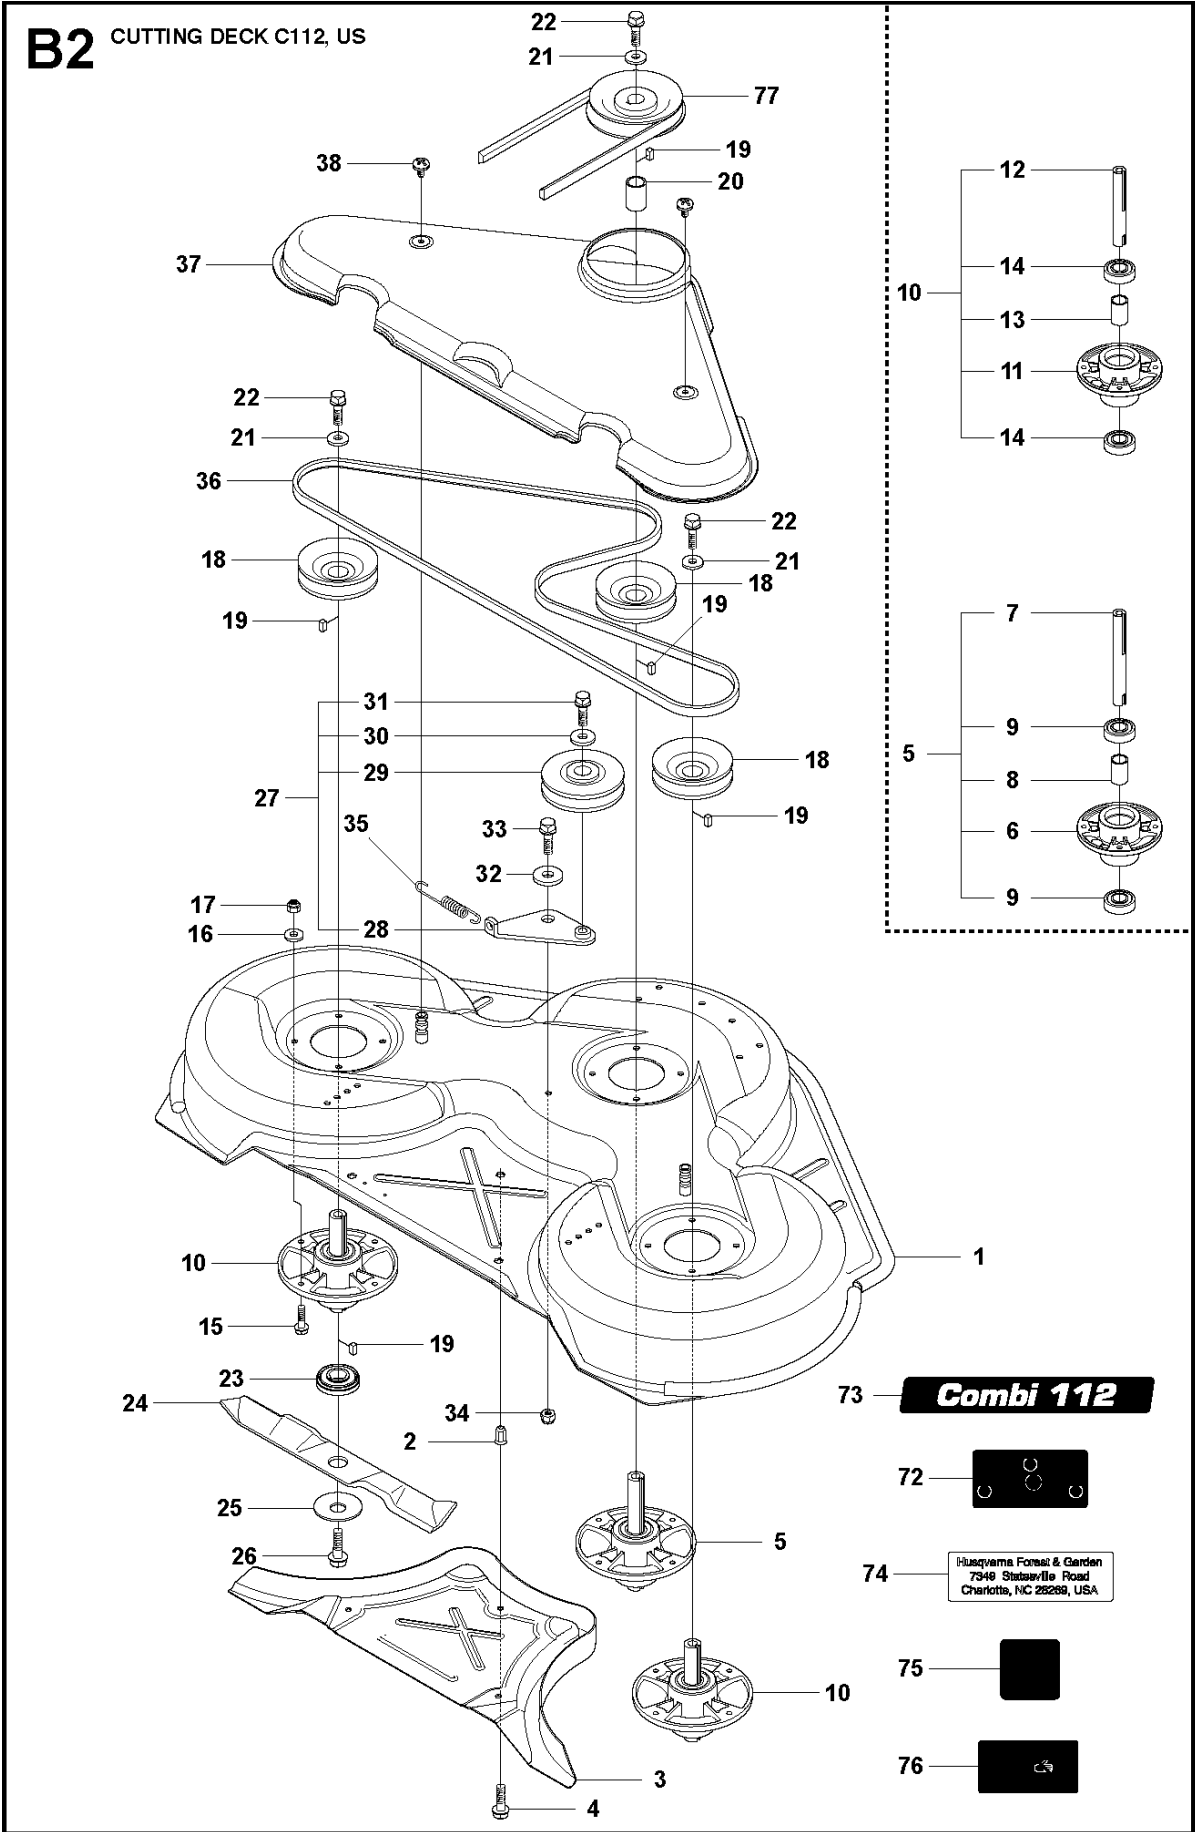

B2 CUTTING DECK C112, US

Ref	Part no.	Description	Remark	Qty	Kit
1	574 20 95-01	CUTTING DECK		1	
2	506 91 62-01	BLIND RIVET NUT		3	
3	544 44 93-01	PLUG		1	
4	506 57 01-04	SCREW EHHFM		3	
5	576 38 41-01	BLADE HOUSING ASSY		1	
6	576 38 42-01	BEARING HOUSING		1	
7	576 38 43-01	SHAFT		1	
8	576 38 44-01	SPACING SLEEVE		1	
9	738 23 04-34	BALL BEARING		2	
10	576 38 41-02	BLADE HOUSING ASSY		2	
11	576 38 42-01	BEARING HOUSING		1	
12	576 38 43-02	SHAFT		1	
13	576 38 44-01	SPACING SLEEVE		1	
14	738 23 04-34	BALL BEARING		2	
15	535 42 38-01	SCREW RSQM		12	
16	734 11 64-01	WASHER		12	
17	732 21 18-01	LOCK NUT		12	
18	506 92 21-01	PULLEY		3	
19	506 53 35-01	PARALLEL KEY		7	
20	544 06 80-02	SPACING SLEEVE		1	
21	734 11 74-41	WASHER		3	
22	544 11 41-01	SCREW EHHM		3	
23	535 50 42-02	BLADE BRACKET		3	
24	504 18 81-01	RIDE ON BLADE		3	
25	506 79 23-01	KNIFE PLATE		3	
26	544 11 41-01	SCREW EHHM		3	
27	506 54 07-01	BELT TENSIONER ASSY		1	
28	506 51 95-01	SPÄNNARM KPL.		1	
29	506 53 27-01	PULLEY		1	
30	734 11 64-41	WASHER		1	
31	506 55 83-02	SCREW EHHFT		1	
32	506 91 87-02	WASHER		1	
33	725 24 51-71	SCREW EHHM		1	
34	732 21 18-01	LOCK NUT		1	
35	506 53 31-01	SPRING		1	
36	535 41 19-01	BELT		1	
37	544 09 62-01	BELT COVER		1	
38	544 40 05-01	SCREW		2	
72	506 78 97-01	LABEL		1	
73	544 23 81-05	LABEL		2	
74	506 98 39-01	DECAL		1	
75	535 43 74-01	LABEL WARNING		1	
76	574 51 00-01	DECAL		2	
77	506 77 86-01	PULLEY		1