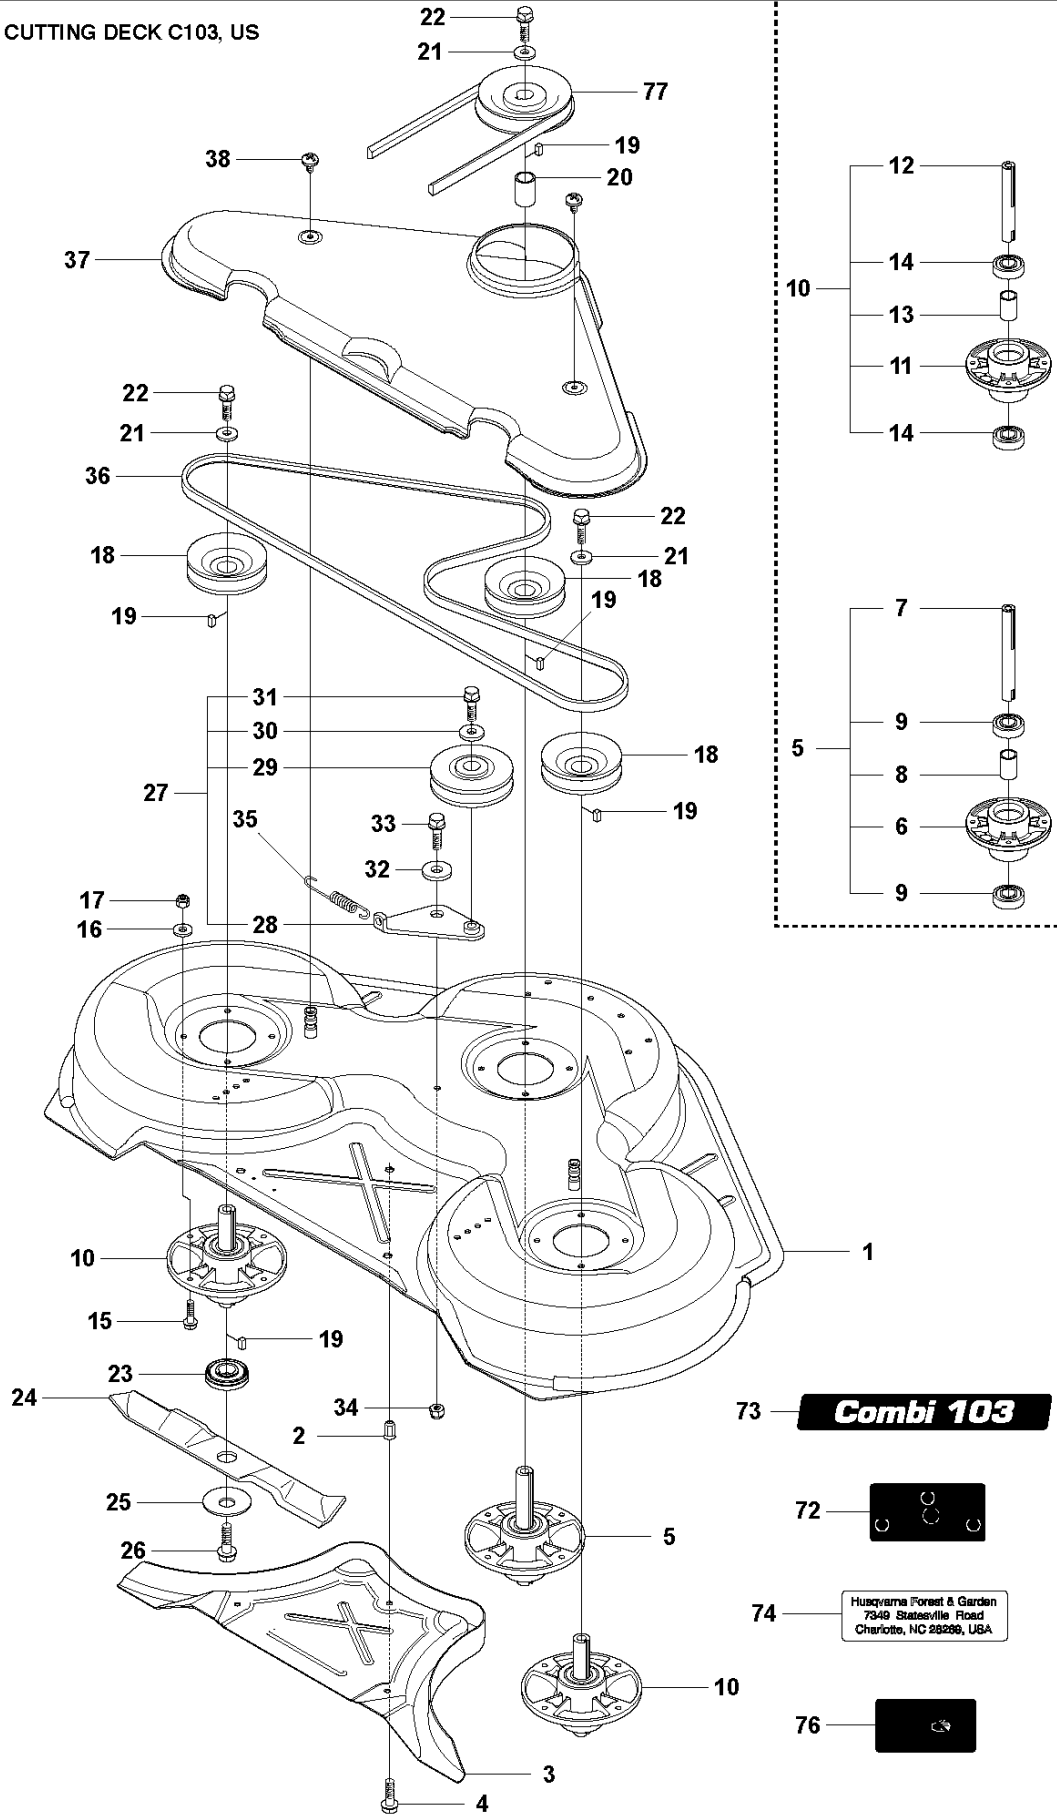

A2 CUTTING DECK C103, US

Ref	Part no.	Description	Remark	Qty	Kit
1	574 21 08-01	CUTTING DECK		1	
2	506 91 62-01	BLIND RIVET NUT		3	
3	544 44 92-01	PLUG		1	
4	506 57 01-04	SCREW EHHFM		3	
5	576 38 41-01	BLADE HOUSING ASSY		2	
6	576 38 42-01	BEARING HOUSING		1	
7	576 38 43-01	SHAFT		1	
8	576 38 44-01	SPACING SLEEVE		1	
9	738 23 04-34	BALL BEARING		2	
10	576 38 41-02	BLADE HOUSING ASSY		1	
11	576 38 42-01	BEARING HOUSING		1	
12	576 38 43-02	SHAFT		1	
13	576 38 44-01	SPACING SLEEVE		1	
14	738 23 04-34	BALL BEARING		2	
15	535 42 38-01	SCREW RSQM		12	
16	734 11 64-01	WASHER		14	
17	732 21 18-01	LOCK NUT		12	
18	506 92 21-01	PULLEY		3	
19	506 53 35-01	PARALLEL KEY		7	
20	544 06 80-02	SPACING SLEEVE		1	
21	734 11 74-41	WASHER		3	
22	544 11 41-01	SCREW EHHM		3	
23	535 50 42-02	BLADE BRACKET		3	
24	504 18 82-01	RIDE ON BLADE		3	
25	506 79 23-01	KNIFE PLATE		3	
26	544 11 41-01	SCREW EHHM		3	
27	506 54 07-01	BELT TENSIONER ASSY		1	
28	506 51 95-01	SPÄNNARM KPL.		1	
29	506 53 27-01	PULLEY		1	
30	734 11 64-41	WASHER		1	
31	506 55 83-02	SCREW EHHFT		1	
32	506 91 87-02	WASHER		1	
33	725 24 51-71	SCREW EHHM		1	
34	732 21 18-01	LOCK NUT		1	
35	506 53 31-01	SPRING		1	
36	506 76 85-01	DRIVE BELT		1	
37	544 09 61-01	BELT COVER		1	
38	544 40 05-01	SCREW		2	
72	506 78 97-01	LABEL		1	
73	544 23 81-03	LABEL		2	
74	506 98 39-01	DECAL		1	
76	574 51 00-01	DECAL		2	
77	506 77 86-01	PULLEY		1